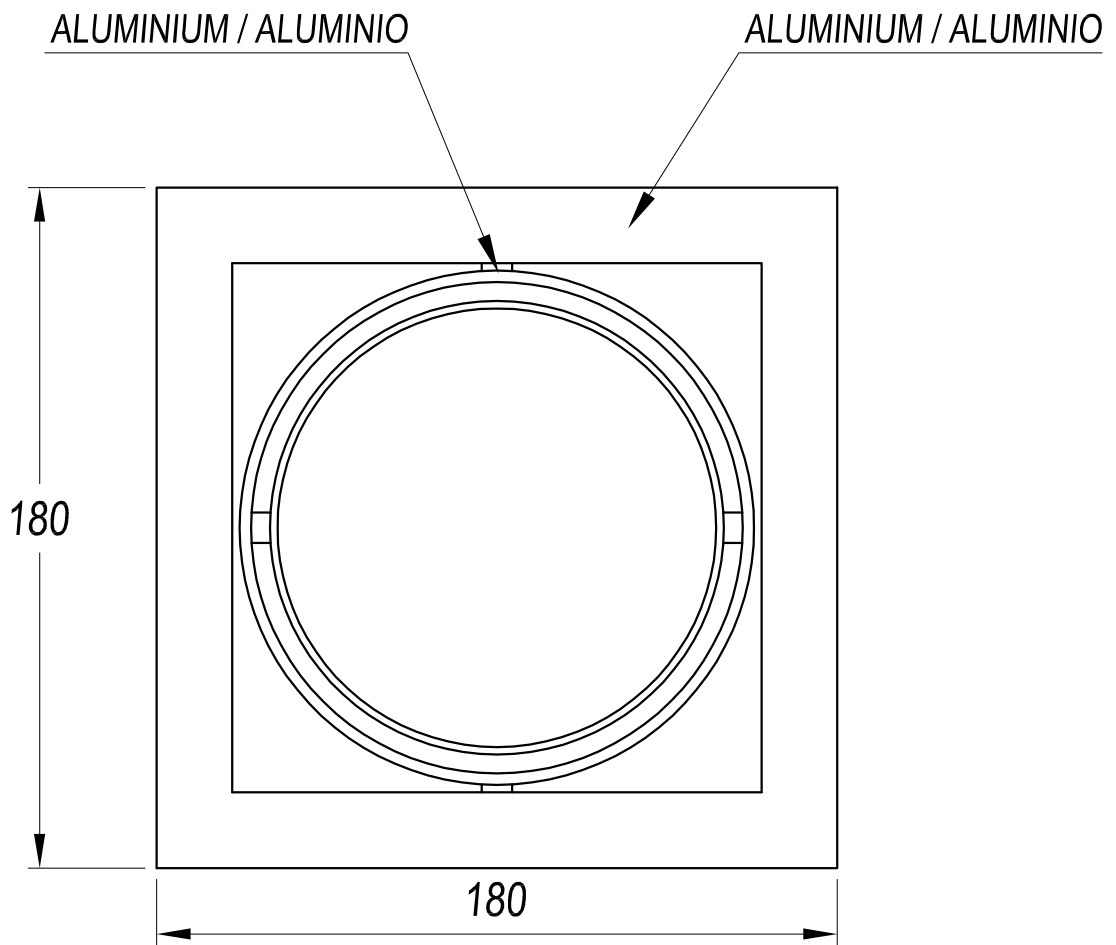

DM-1155-N3-00

V0

MULTIDIR Downlight

Description

Recessed for indoor use.

For downlighting. Adjustable light source. Structure material: Aluminium, Steel. Structure finish: Grey, Black. Warranty: 2 Years.

Finish

Grey
Black

Material

Aluminium
Steel

TECHNICAL CHARACTERISTICS

Light source

Lampholder: 1 x GU10
Output (W): MAX 15W
Total power consumption (W): 15
Quantity: 1

Luminaire

Warranty: 2 Years

Logistics

Energy Efficiency: A+
EAN Code: 8435111092118
Net Weight (Kg): 0.960
Weight in Kg (packaged): 1.330
Packing: 245 x 230 x 155
Masterbox: 6

⌀ 160x160

⚡ 0-25

The photograph may not match the reference exactly. Please read the product description to identify the finish.