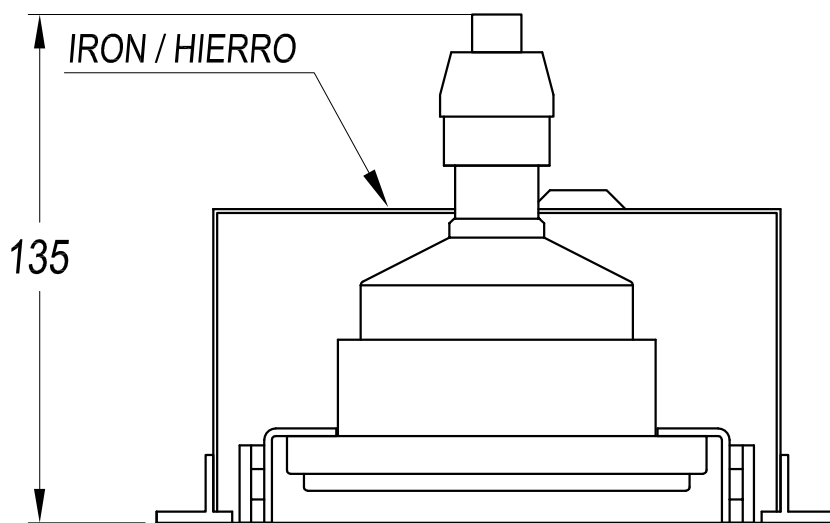

DM-1155-N3-00

V0

MULTIDIR Downlight

Description

Recessed for indoor use.

For downlighting. Adjustable light source. Structure material: Aluminium, Steel. Structure finish: Grey, Black. Warranty: 2 Years.

Finish

Grey
Black

Material

Aluminium
Steel

TECHNICAL CHARACTERISTICS

Light source

Lampholder: 1 x GU10
Output (W): MAX 15W
Total power consumption (W): 15
Quantity: 1

Luminaire

Warranty: 2 Years

Logistics

Energy Efficiency: A+
EAN Code: 8435111092118
Net Weight (Kg): 0.960
Weight in Kg (packaged): 1.330
Packing: 245 x 230 x 155
Masterbox: 6

⌀ 160x160

⚡ 0-25

The photograph may not match the reference exactly. Please read the product description to identify the finish.