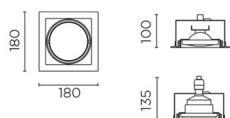

DM-1155-N3-00

V0

MULTIDIR Downlight

Description

Recessed for indoor use.

For downlighting. Adjustable light source. Structure material: Aluminium, Steel. Structure finish: Grey, Black. Warranty: 2 Years.

Finish

Grey
Black

Material

Aluminium
Steel

TECHNICAL CHARACTERISTICS

Light source

Lampholder: 1 x GU10
Output (W): MAX 15W
Total power consumption (W): 15
Quantity: 1

Luminaire

Warranty: 2 Years

Logistics

Energy Efficiency: A+
EAN Code: 8435111092118
Net Weight (Kg): 0.960
Weight in Kg (packaged): 1.330
Packing: 245 x 230 x 155
Masterbox: 6

⌀ 160x160

⚡ 0-25

The photograph may not match the reference exactly. Please read the product description to identify the finish.