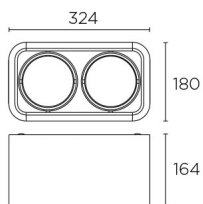

## Baco Double 324mm

Benedito Design

### TECHNICAL FEATURES

Power (W) : Max. power 15W

Structure material : Aluminium

Structure finish : Black

Recommended light bulb : G53

Equipment included : Yes, electronic

Voltage / frequency : 220-240V/50-60Hz

Structure material: Aluminium

Dimensions: NA x NA x NA

Net weight (kg): 0.53