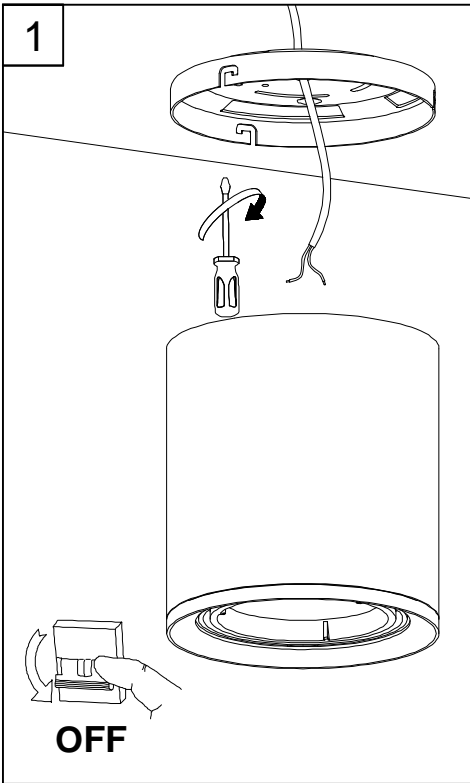

Structure material: Polypropylene
Dimensions: 111 x max 2,5 x 33,5
Net weight (kg): 0.25

71-3223-14-00

White suspension kit

Structure material: Aluminium
Dimensions: 111 x max 2,5 x 33,5
Net weight (kg): 0.32

ACT-9180-60-00

Honeycomb panel

Structure material: Steel
Dimensions: NA x NA x NA
Net weight (kg): 0.01

↓ SUSPENDED KIT

↓ TRACK CONNECTOR KIT