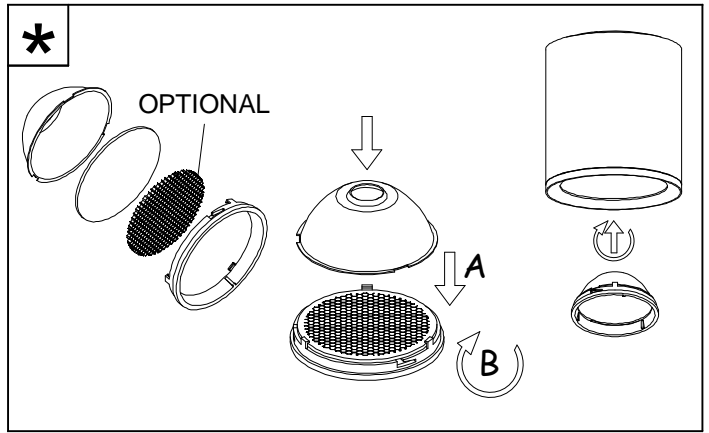

Structure material: Polypropylene
Dimensions: 111 x max 2,5 x 33,5
Net weight (kg): 0.25

71-3223-14-00

White suspension kit

Structure material: Aluminium
Dimensions: 111 x max 2,5 x 33,5
Net weight (kg): 0.32

ACT-9180-60-00

Honeycomb panel

Structure material: Steel
Dimensions: NA x NA x NA
Net weight (kg): 0.01

↓ SUSPENDED KIT

↓ TRACK CONNECTOR KIT