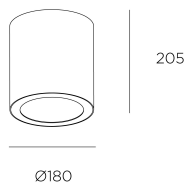

EXIT

Josep Patsi

90-3524-60-OU

Ceiling fixture EXIT 25.9W 3000K CRI 90 Black IP23

TECHNICAL FEATURES

Power (W) : 25.9W

Total power consumption of light (W) : 26.9W

Colour temperature : LED warm-white 3000K

Structure material : Aluminium

Structure finish : Black

Diffuser material : Glass

Diffuser finish : Transparent

Useful life : 50.000h L80B20

Equipment included : Yes, electronic

Voltage / frequency : 100-240VAC/50-60Hz

LOGISTICS

Net weight (kg): 2.13

Packaged weight (kg): 2.32

71-3223-60-00

Black suspension kit

Structure material: Aluminium
Dimensions: 111 x max 2,5 x 33,5
Net weight (kg): 0.32

71-3531-60-00

Track connector

Structure material: Polypropylene
Dimensions: 111 x max 2,5 x 33,5
Net weight (kg): 0.25

71-3223-14-00

White suspension kit

Structure material: Aluminium
Dimensions: 111 x max 2,5 x 33,5
Net weight (kg): 0.32