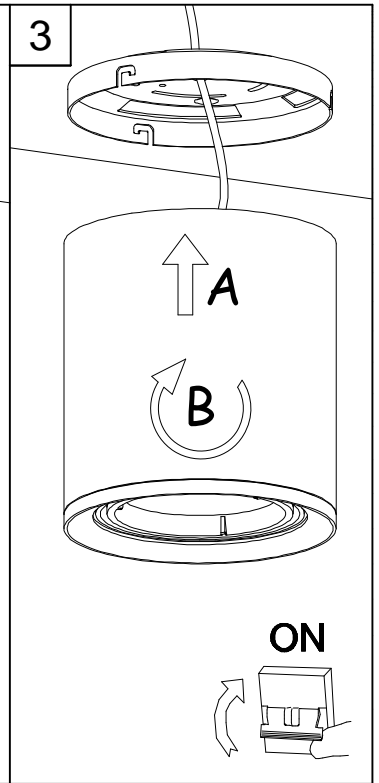

LOGISTICS

Net weight (kg): 2.13

Packaged weight (kg): 2.32

71-3223-60-00

Black suspension kit

Structure material: Aluminium
Dimensions: 111 x max 2,5 x 33,5
Net weight (kg): 0.32

71-3531-60-00

Track connector

Structure material: Polypropylene
Dimensions: 111 x max 2,5 x 33,5
Net weight (kg): 0.25

71-3223-14-00

White suspension kit

Structure material: Aluminium
Dimensions: 111 x max 2,5 x 33,5
Net weight (kg): 0.32

ACT-9180-60-00

Honeycomb panel

Structure material: Steel
Dimensions: NA x NA x NA
Net weight (kg): 0.01

↓ SUSPENDED KIT

↓ TRACK CONNECTOR KIT