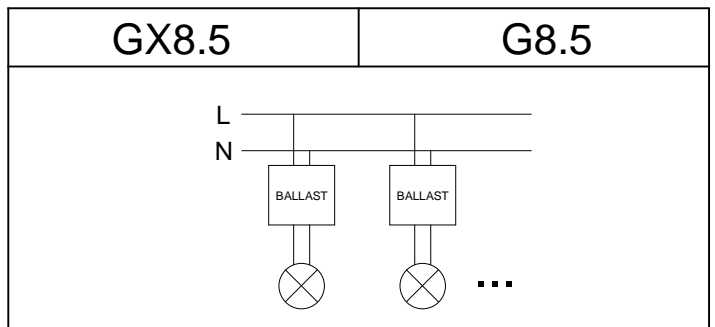

Structure material: Polypropylene
Dimensions: 111 x max 2,5 x 33,5
Net weight (kg): 0.25

71-3223-14-00

White suspension kit

Structure material: Aluminium
Dimensions: 111 x max 2,5 x 33,5
Net weight (kg): 0.32

ACT-9180-60-00

Honeycomb panel

Structure material: Steel
Dimensions: NA x NA x NA
Net weight (kg): 0.01

↓ SUSPENDED KIT

↓ TRACK CONNECTOR KIT