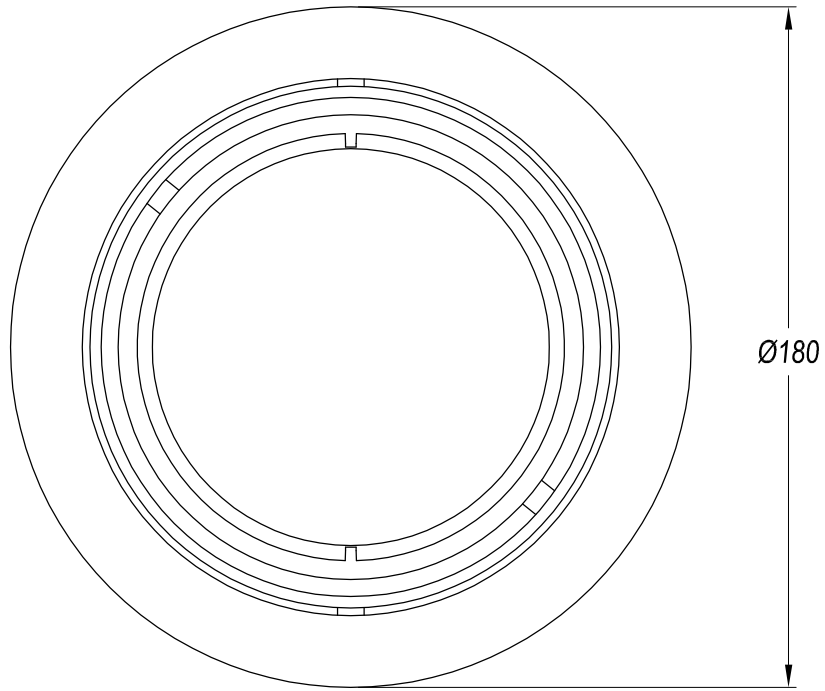

LOGISTICS

Net weight (kg): 2.13

Packaged weight (kg): 2.32

71-3223-60-00

Black suspension kit

Structure material: Aluminium
Dimensions: 111 x max 2,5 x 33,5
Net weight (kg): 0.32

71-3531-60-00

Track connector

Structure material: Polypropylene
Dimensions: 111 x max 2,5 x 33,5
Net weight (kg): 0.25

71-3223-14-00

White suspension kit

Structure material: Aluminium
Dimensions: 111 x max 2,5 x 33,5
Net weight (kg): 0.32

ACT-9180-60-00

Honeycomb panel

Structure material: Steel
Dimensions: NA x NA x NA
Net weight (kg): 0.01

↓ SUSPENDED KIT

↓ TRACK CONNECTOR KIT