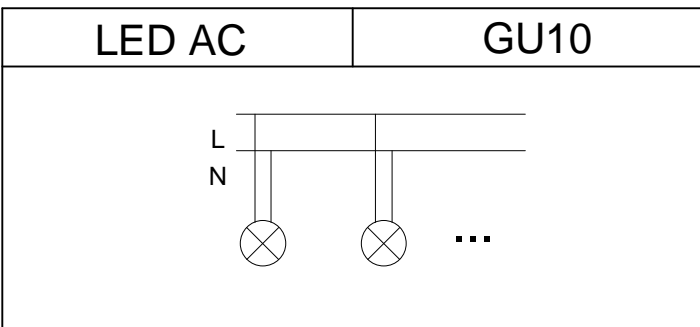

Structure material: Polypropylene
Dimensions: 111 x max 2,5 x 33,5
Net weight (kg): 0.25

71-3223-14-00

White suspension kit

Structure material: Aluminium
Dimensions: 111 x max 2,5 x 33,5
Net weight (kg): 0.32

ACT-9180-60-00

Honeycomb panel

Structure material: Steel
Dimensions: NA x NA x NA
Net weight (kg): 0.01

↓ SUSPENDED KIT

↓ TRACK CONNECTOR KIT