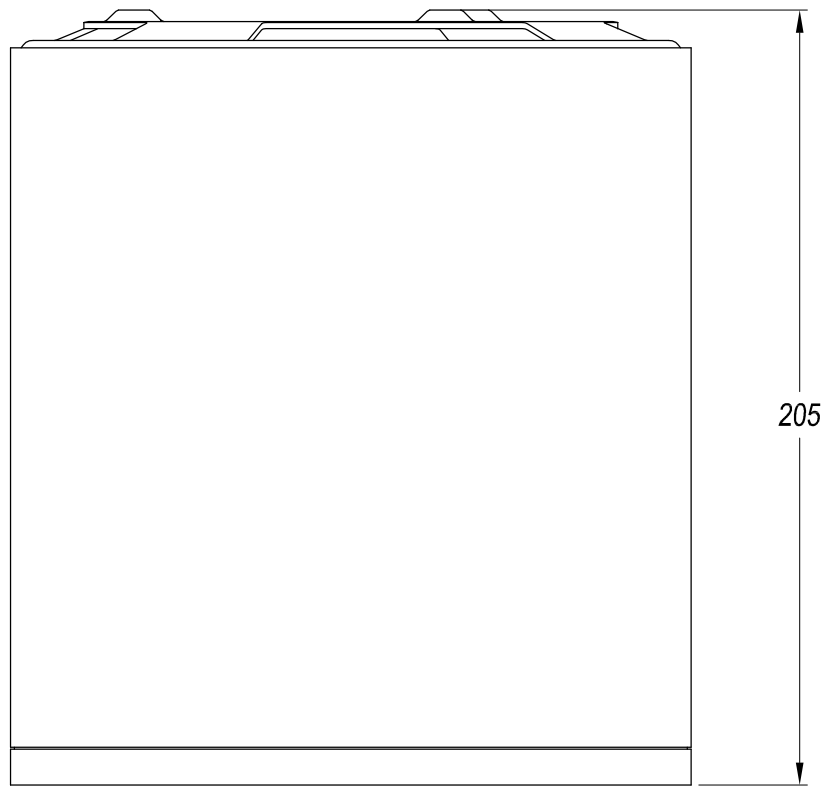

LOGISTICS

Net weight (kg): 2.13

Packaged weight (kg): 2.32

71-3223-60-00

Black suspension kit

Structure material: Aluminium
Dimensions: 111 x max 2,5 x 33,5
Net weight (kg): 0.32

71-3531-60-00

Track connector

Structure material: Polypropylene
Dimensions: 111 x max 2,5 x 33,5
Net weight (kg): 0.25

71-3223-14-00

White suspension kit

Structure material: Aluminium
Dimensions: 111 x max 2,5 x 33,5
Net weight (kg): 0.32

ACT-9180-60-00

Honeycomb panel

Structure material: Steel
Dimensions: NA x NA x NA
Net weight (kg): 0.01

↓ SUSPENDED KIT

↓ TRACK CONNECTOR KIT