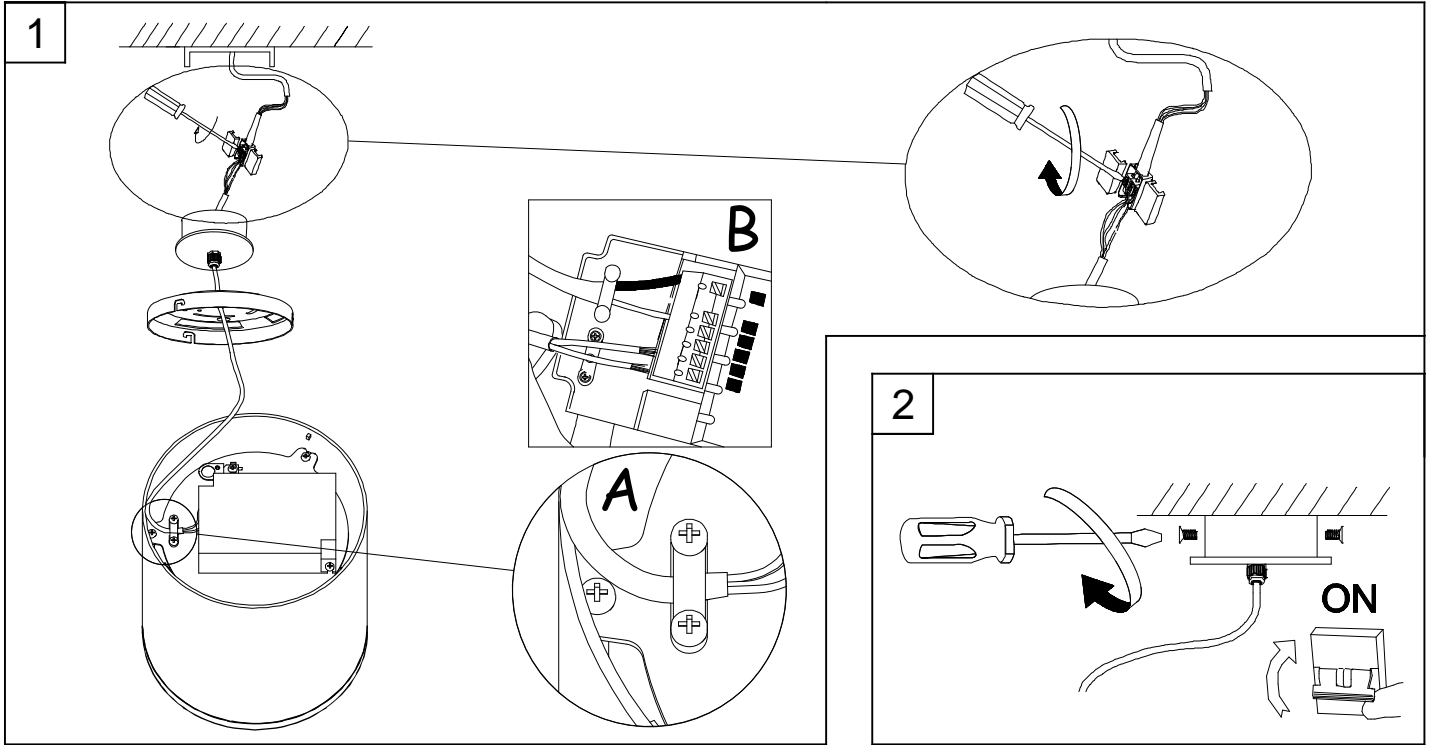

ACT-9180-60-00

Honeycomb panel

Structure material: Steel
Dimensions: NA x NA x NA
Net weight (kg): 0.01

↓ SUSPENDED KIT

↓ TRACK CONNECTOR KIT