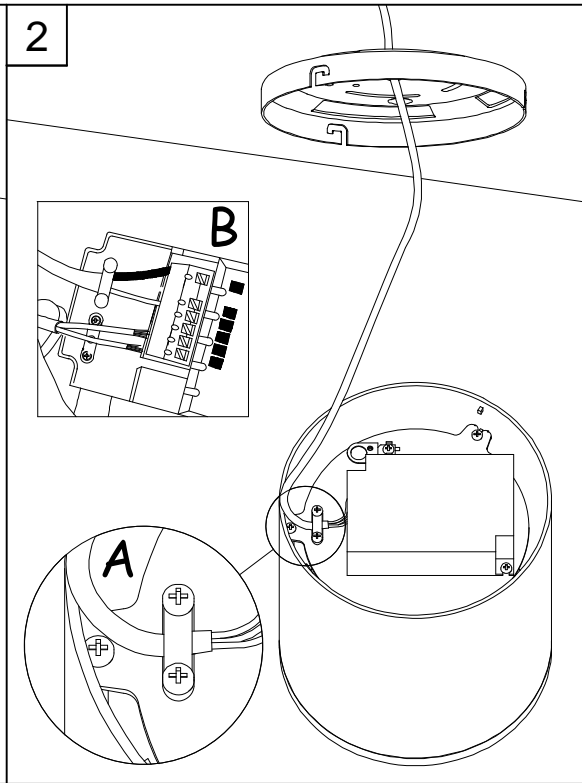

LOGISTICS

Net weight (kg): 2.13

Packaged weight (kg): 2.32

71-3223-60-00

Black suspension kit

Structure material: Aluminium
Dimensions: 111 x max 2,5 x 33,5
Net weight (kg): 0.32

71-3531-60-00

Track connector

Structure material: Polypropylene
Dimensions: 111 x max 2,5 x 33,5
Net weight (kg): 0.25

71-3223-14-00

White suspension kit

Structure material: Aluminium
Dimensions: 111 x max 2,5 x 33,5
Net weight (kg): 0.32

ACT-9180-60-00

Honeycomb panel

Structure material: Steel
Dimensions: NA x NA x NA
Net weight (kg): 0.01

↓ SUSPENDED KIT

↓ TRACK CONNECTOR KIT