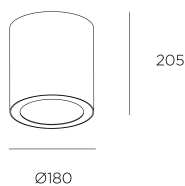

### TECHNICAL FEATURES

Power (W) : 25.9W

Total power consumption of light (W) : 26.9W

Colour temperature : LED warm-white 3000K

Structure material : Aluminium

Structure finish : Black

Diffuser material : Glass