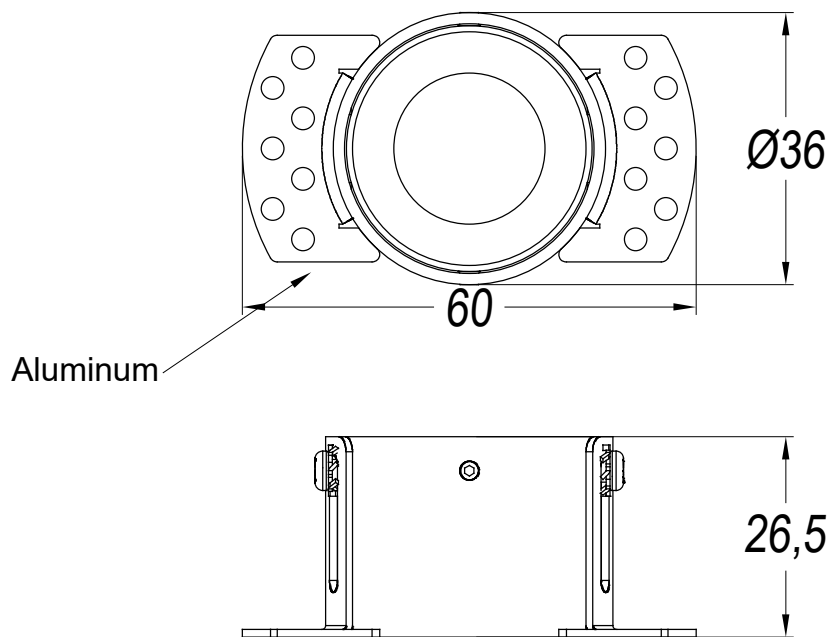

Structure material: Aluminium
Dimensions: 28 x 0 x 37
Net Weight (Kg): 0.040

71-3817-14-M2

LED module with frame needed, which is not included. Download -Accessories- file to see available frames.

Structure material: Aluminium
Dimensions: 28 x 0 x 37
Net Weight (Kg): 0.040

71-5477-14-M2

Structure material: Aluminium
Dimensions: 28 x 0 x 37
Net Weight (Kg): 0.040

71-6112-14-37

Structure material: Aluminium, Methacrylate
Dimensions: 28 x NA x 30
Net Weight (Kg): 0.040

71-6113-14-37

Structure material: Aluminium, Methacrylate
Dimensions: 28 x NA x 30
Net Weight (Kg): 0.040

71-6114-14-37

Structure material: Aluminium, Methacrylate
Dimensions: 28 x NA x 30
Net Weight (Kg): 0.040

$\text{Ø}36$