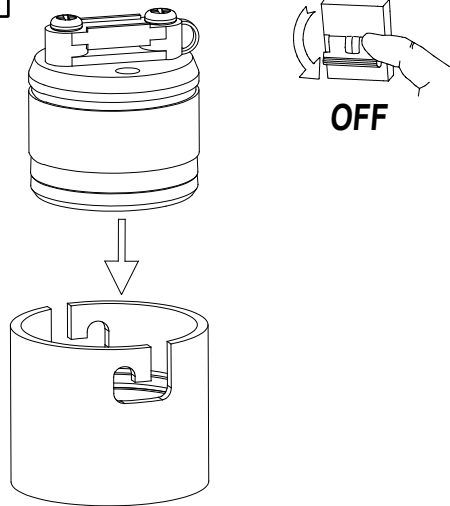

71-5477-14-M2

Structure material: Aluminium
Dimensions: 28 x 0 x 37
Net Weight (Kg): 0.040

71-6112-14-37

Structure material: Aluminium, Methacrylate
Dimensions: 28 x NA x 30
Net Weight (Kg): 0.040

71-6113-14-37

Structure material: Aluminium, Methacrylate
Dimensions: 28 x NA x 30
Net Weight (Kg): 0.040

71-6114-14-37

Structure material: Aluminium, Methacrylate
Dimensions: 28 x NA x 30
Net Weight (Kg): 0.040

$\text{Ø}36$

0-14,5mm

LEDS C4⁺

IMC MINIPLAY TRIMLESS

1

2

3

4

REMOVED DRIVER RECOMMENDED