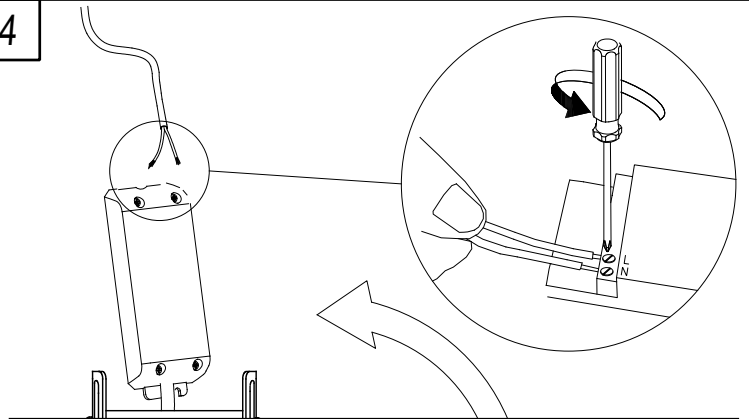

0-14,5mm

LEDS C4⁺

IMC MINIPLAY TRIMLESS

1

2

3

4

REMOVED DRIVER RECOMMENDED