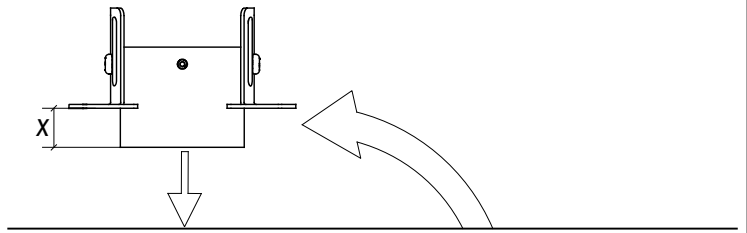

0-14,5mm

LEDS C4⁺

IMC MINIPLAY TRIMLESS

1

2

3

4

REMOVED DRIVER RECOMMENDED