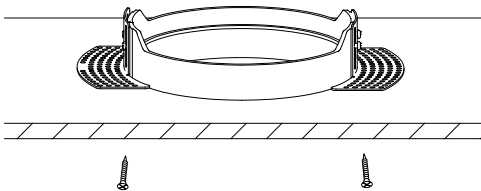

Structure material: Aluminium, Methacrylate
Dimensions: 28 x NA x 30
Net Weight (Kg): 0.040

71-6114-14-37

Structure material: Aluminium, Methacrylate
Dimensions: 28 x NA x 30
Net Weight (Kg): 0.040

$\text{Ø}36$

0-14,5mm

LEDS C4⁺

IMC MINIPLAY TRIMLESS

1

2

3

4

REMOVED DRIVER RECOMMENDED