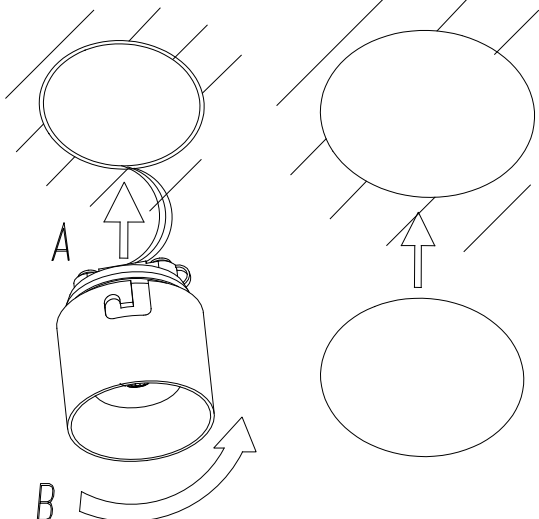

REMOVED DRIVER RECOMMENDED

5