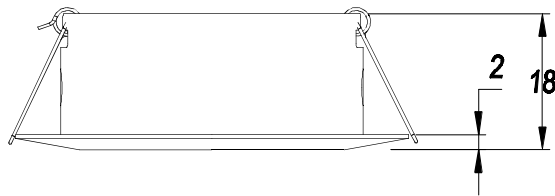

71-3824-AF-00

V0

Play Flat Mini Round Adjustable Frame Structure

Designer: LEDS C4 Team

**Description**

Structure Play Flat Mini Round Adjustable Frame Satin aluminium

	Finish	Material
Structure	Satin aluminium	Aluminium

IP23  100**TECHNICAL CHARACTERISTICS****Luminaire**

Warranty: 5 Years

Logistics

EAN Code: 8435381419684

Net Weight (Kg): 0.02

Weight in Kg (packaged): 0.04

Packing: 60 x 60 x 45

Masterbox: 100

 42 0-12

The photograph may not match the reference exactly. Please read the product description to identify the finish.

Scale 1:1 14-10-14