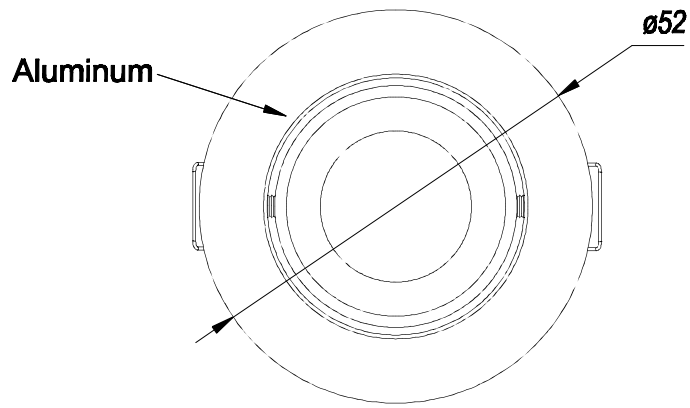

71-3824-AF-00

V0

Play Flat Mini Round Adjustable Frame Structure

Designer: LEDS C4 Team

**Description**

Structure Play Flat Mini Round Adjustable Frame Satin aluminium

	Finish	Material
Structure	Satin aluminium	Aluminium

IP23  100**TECHNICAL CHARACTERISTICS****Luminaire**

Warranty: 5 Years

Logistics

EAN Code: 8435381419684

Net Weight (Kg): 0.02

Weight in Kg (packaged): 0.04

Packing: 60 x 60 x 45

Masterbox: 100

 42 0-12

The photograph may not match the reference exactly. Please read the product description to identify the finish.

Scale 1:1 14-10-14