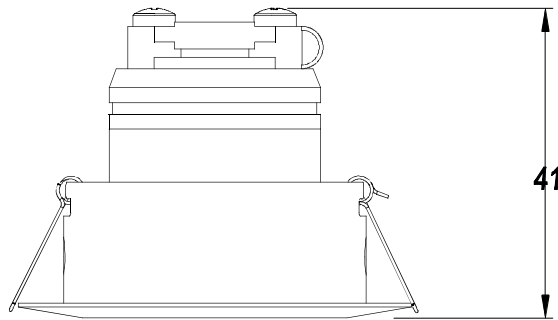

71-3824-AF-00

V0

Play Flat Mini Round Adjustable Frame Structure

Designer: LEDS C4 Team

**Description**

Structure Play Flat Mini Round Adjustable Frame Satin aluminium

	Finish	Material
Structure	Satin aluminium	Aluminium

IP23  100**TECHNICAL CHARACTERISTICS****Luminaire**

Warranty: 5 Years

Logistics

EAN Code: 8435381419684

Net Weight (Kg): 0.02

Weight in Kg (packaged): 0.04

Packing: 60 x 60 x 45

Masterbox: 100

 42 0-12

The photograph may not match the reference exactly. Please read the product description to identify the finish.

Scale 1:1 14-10-14