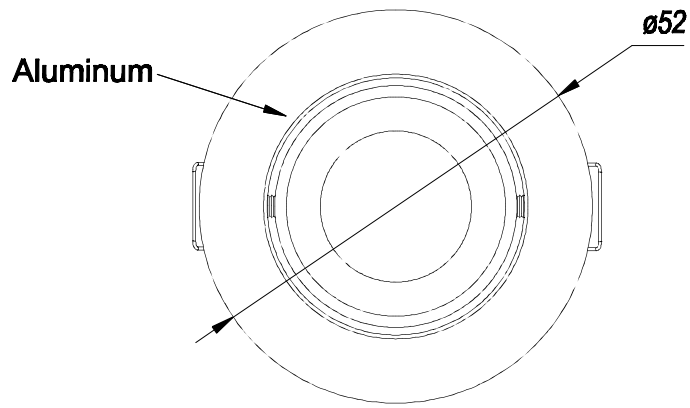

### LOGISTICS

---

Net weight (kg): 0.02

Packaged weight (kg): 0.04

Packaging: 60mm x 60mm x 45mm

 100 Un

Scale 1:1 14-10-14