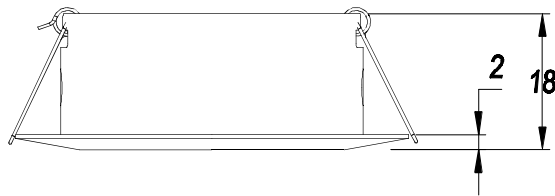

### LOGISTICS

---

Net weight (kg): 0.02

Packaged weight (kg): 0.04

Packaging: 60mm x 60mm x 45mm

 100 Un

Scale 1:1 14-10-14