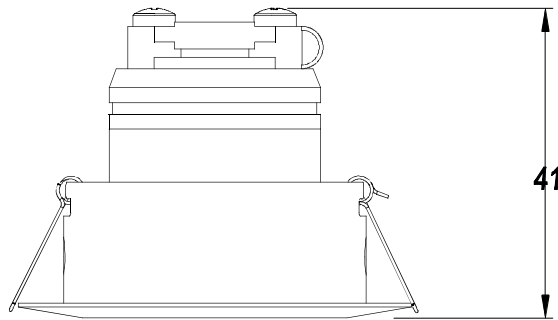

### LOGISTICS

---

Net weight (kg): 0.02

Packaged weight (kg): 0.04

Packaging: 60mm x 60mm x 45mm

 100 Un

Scale 1:1 14-10-14