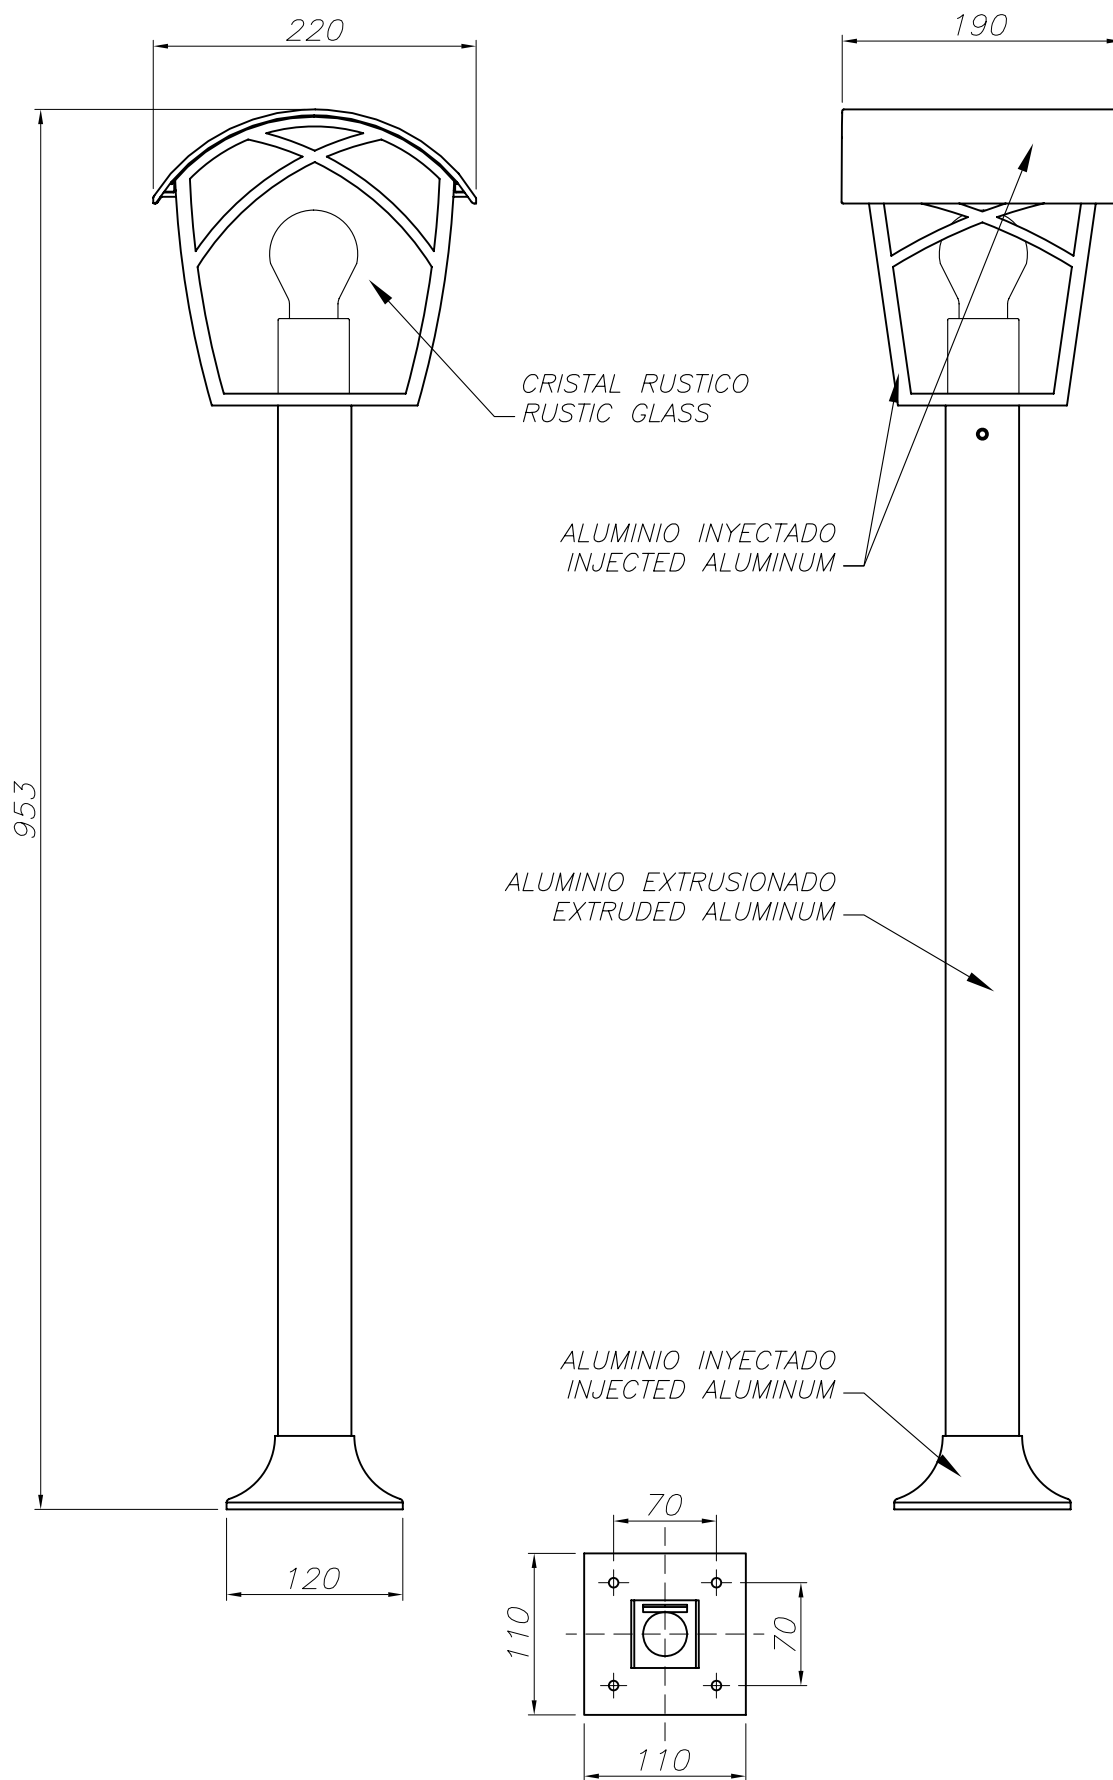

PLANTILLA DE INSTALACIÓN
INSTALLATION TEMPLATE