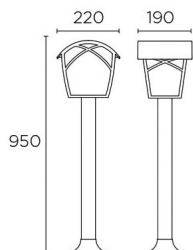

55-9350-18-AA

V0

ALBA Bollard

Designer: Ramon Camps

**Description**

Bollard IP23 ALBA E27 100W Brown

	Finish	Material
Structure	Brown	Aluminium
Diffuser	Rustic	Glass

 IP23 IK02
  2
**TECHNICAL CHARACTERISTICS****Light source**

Lampholder: 1 x E27
 Light source power (W): MAX 100W
 Luminaire total power (W): 100W
 Lamp maximum dimension: 160/NA
 mm
 Quantity: 1
 Recommended lamp: E27

GEAR

Voltage / Frequency:
 220-240V/50-60Hz

Luminaire

Double cable exit: No
 Drainage: No
 Uv Protection: Yes
 Warranty: 2 Years

Logistics

Energy Efficiency: NO BULB
 EAN Code: 8435111069554
 Net Weight (Kg): 1.95
 Weight in Kg (packaged): 5.43
 Packing: 1020 x 265 x 240
 Masterbox: 2