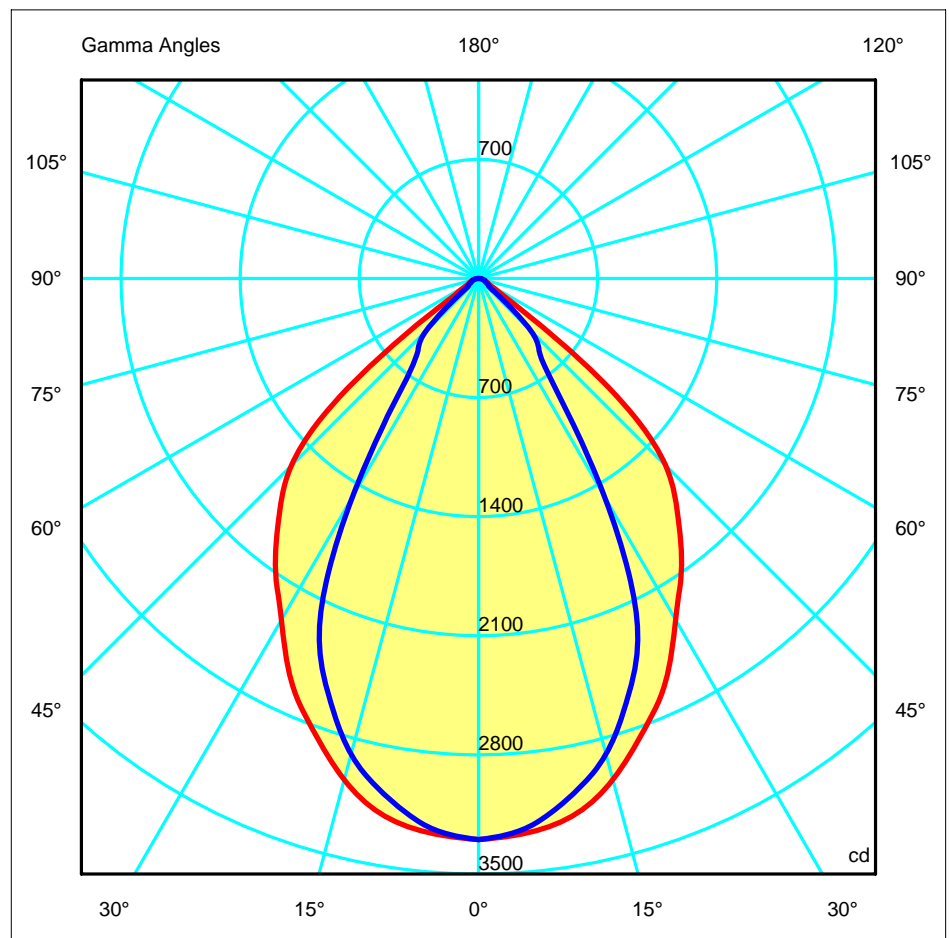

Luminaire		Measur.		Lamp		
Code	35-4731	Code	35-4306	Code	L4731 53.2W 80 3000K	
Name	ACTION WALL WASHER 830 53.2W	Name	ACTION WALL WASHER 840 38.6W	Number	1	
Line	- LEDS C4 LEDS	Date	04-11-2014	Position	Universal	
Efficiency	100.00%	Coordinate system	CG	Total Flux	4167.70 lm	
Maximum value	3297.30 cd	Position	C=0.00 G=0.00	Double Symmetrical		
Rectangular Luminaire	Length	85 mm	Width	155 mm	Height	215 mm
Rectangular Luminous Area	Length	60 mm	Width	130 mm	Height	0 mm
Horizontal Luminous Area	0.007800 m2	Emitting area on Plane 180°		0.000000 m2		
Emitting area on Plane 0°	0.000000 m2	Emitting area on Plane 270°		0.000000 m2		
Emitting area on Plane 90°	0.000000 m2	Glare area at 76°		0.001887 m2		
Symmetry Type	Double Symmetrical	Maximum Gamma Angle	90			
Measurement Distance	6.44	Measurement Flux	2817.33 lm			
Operator	Asselum T2	Source voltage	230.00 V			
Temperature	20.00 °C	Source current	Prc			
Humidity	65.00 %	Photocell				
Notes						

Luminaire Lamps						
Line	Code	Name	Flux [lm]	Pow. [W]	Q.ty	
- LEDS C4 LEDS	L4731 53.2W 80 3000K	Lámpara leds 53.2W 3000K	4167.70	53.00	1	
C.I.E.	80 98 99 100 100	D DIN 5040	A60			
F UTE	1.00 B	B NBN	BZ 1			

85mm x 155mm

C Halfplanes
180.0 — 0.0
270.0 — 90.0

ULOR 0.00 %
DLOR 100.00 %
RN 0.00 %