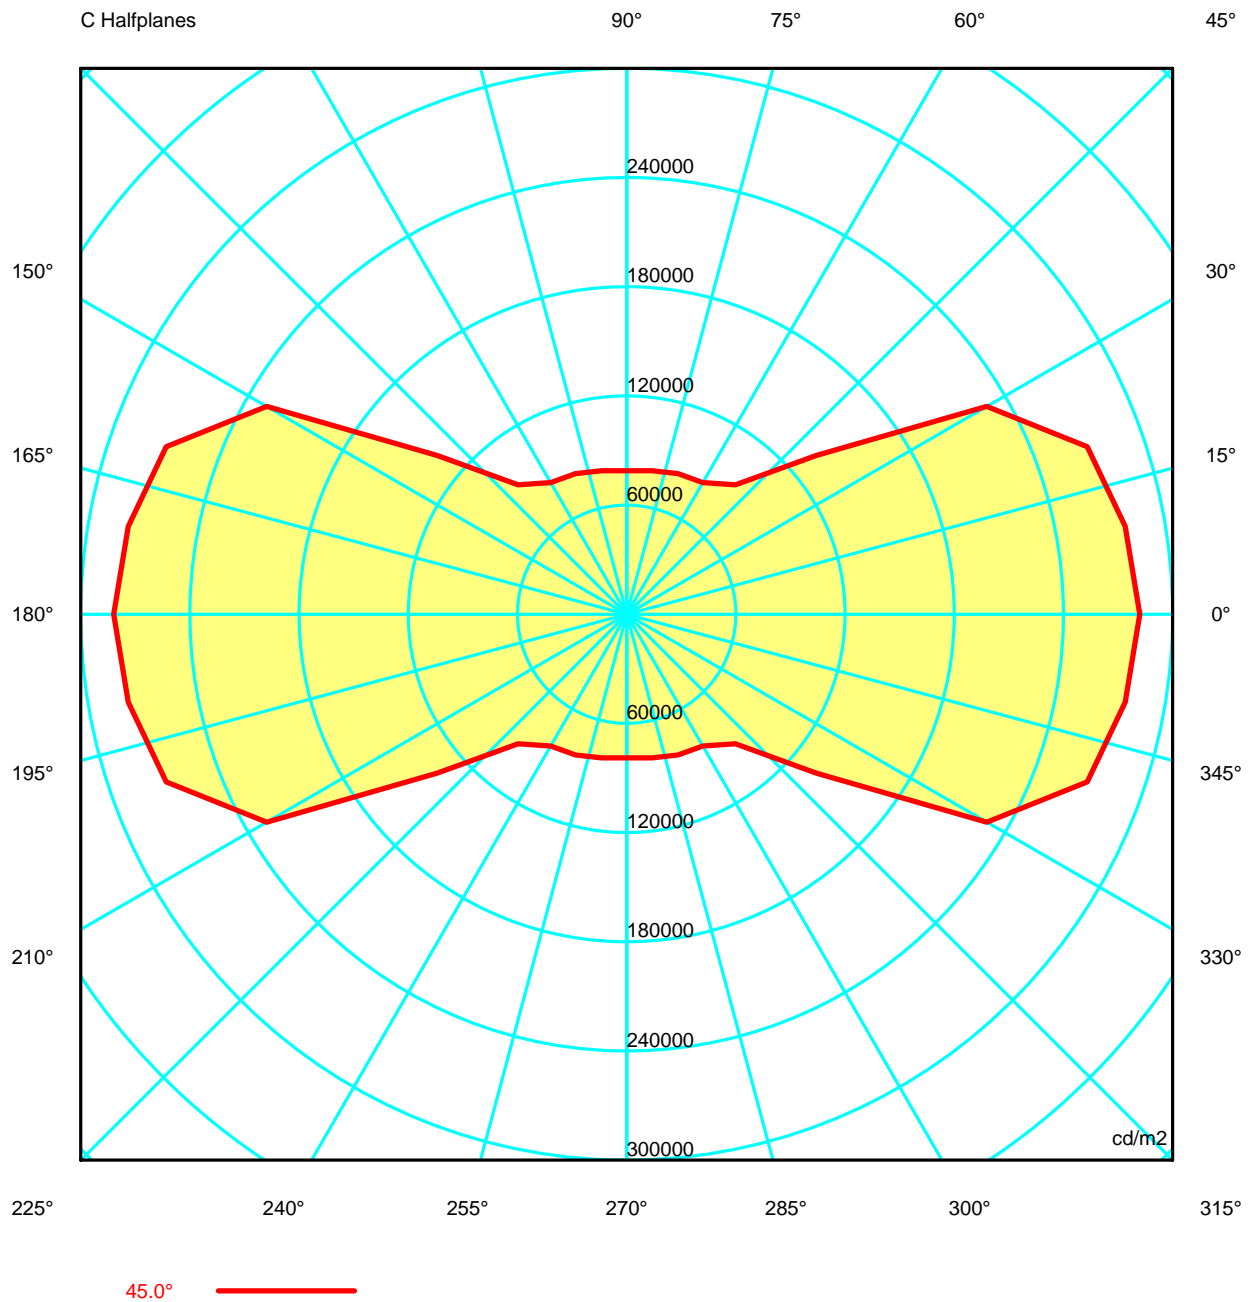

Luminaire		Measur.		Lamp	
Code	35-4731	Code	35-4306	Code	L4731 53.2W 80 3000K
Name	ACTION WALL WASHER 830 53.2W	Name	ACTION WALL WASHER 840 38.6W	Number	1
Line	- LEDS C4 LEDS	Date	04-11-2014	Position	Universal
Efficiency	100.00%	Coordinate system	CG	Total Flux	4167.70 lm

Luminance