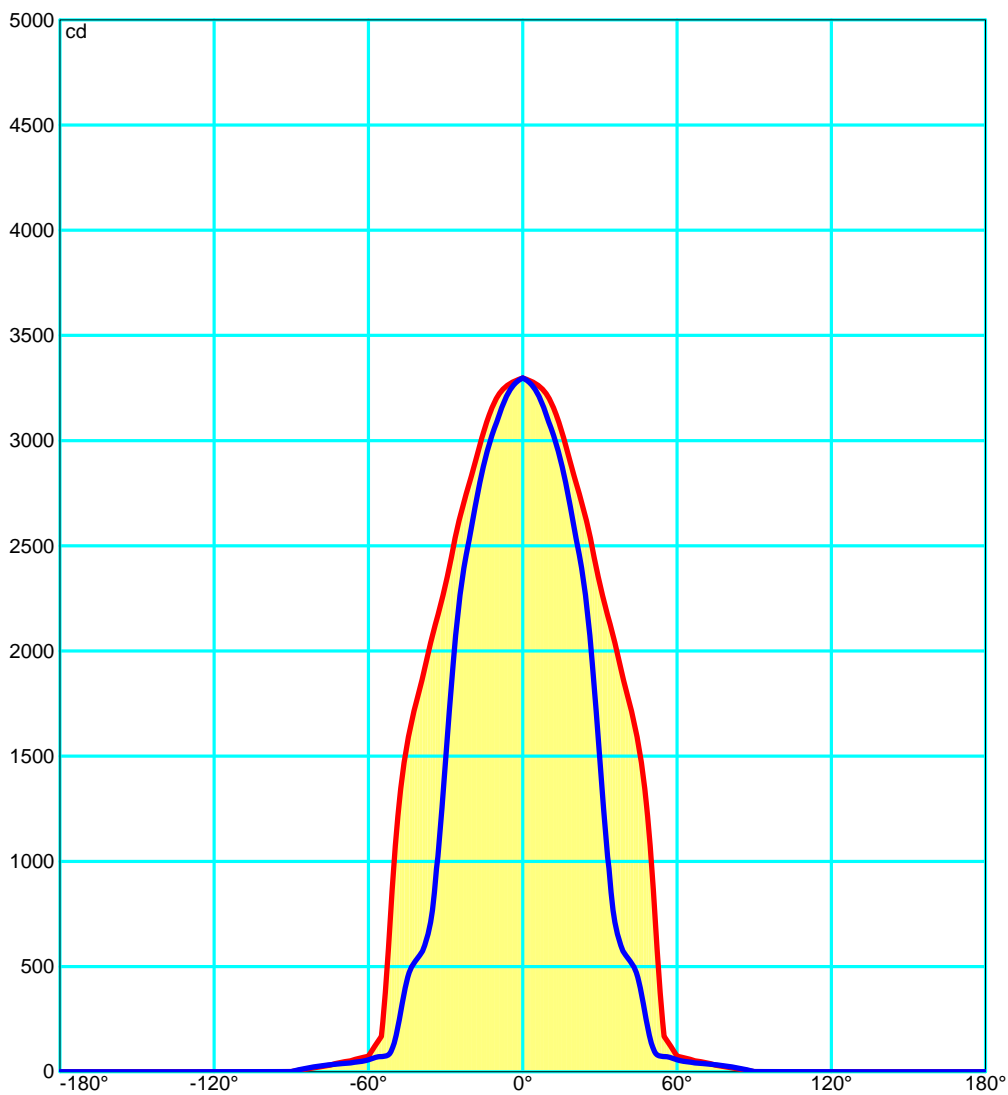

Luminaire		Measur.		Lamp	
Code	35-4731	Code	35-4306	Code	L4731 53.2W 80 3000K
Name	ACTION WALL WASHER 830 53.2W	Name	ACTION WALL WASHER 840 38.6W	Number	1
Line	- LEDS C4 LEDS	Date	04-11-2014	Position	Universal
Efficiency	100.00%	Coordinate system	CG	Total Flux	4167.70 lm

85mm x 155mm

C Halfplanes

180.0 ——— 0.0
270.0 ——— 90.0