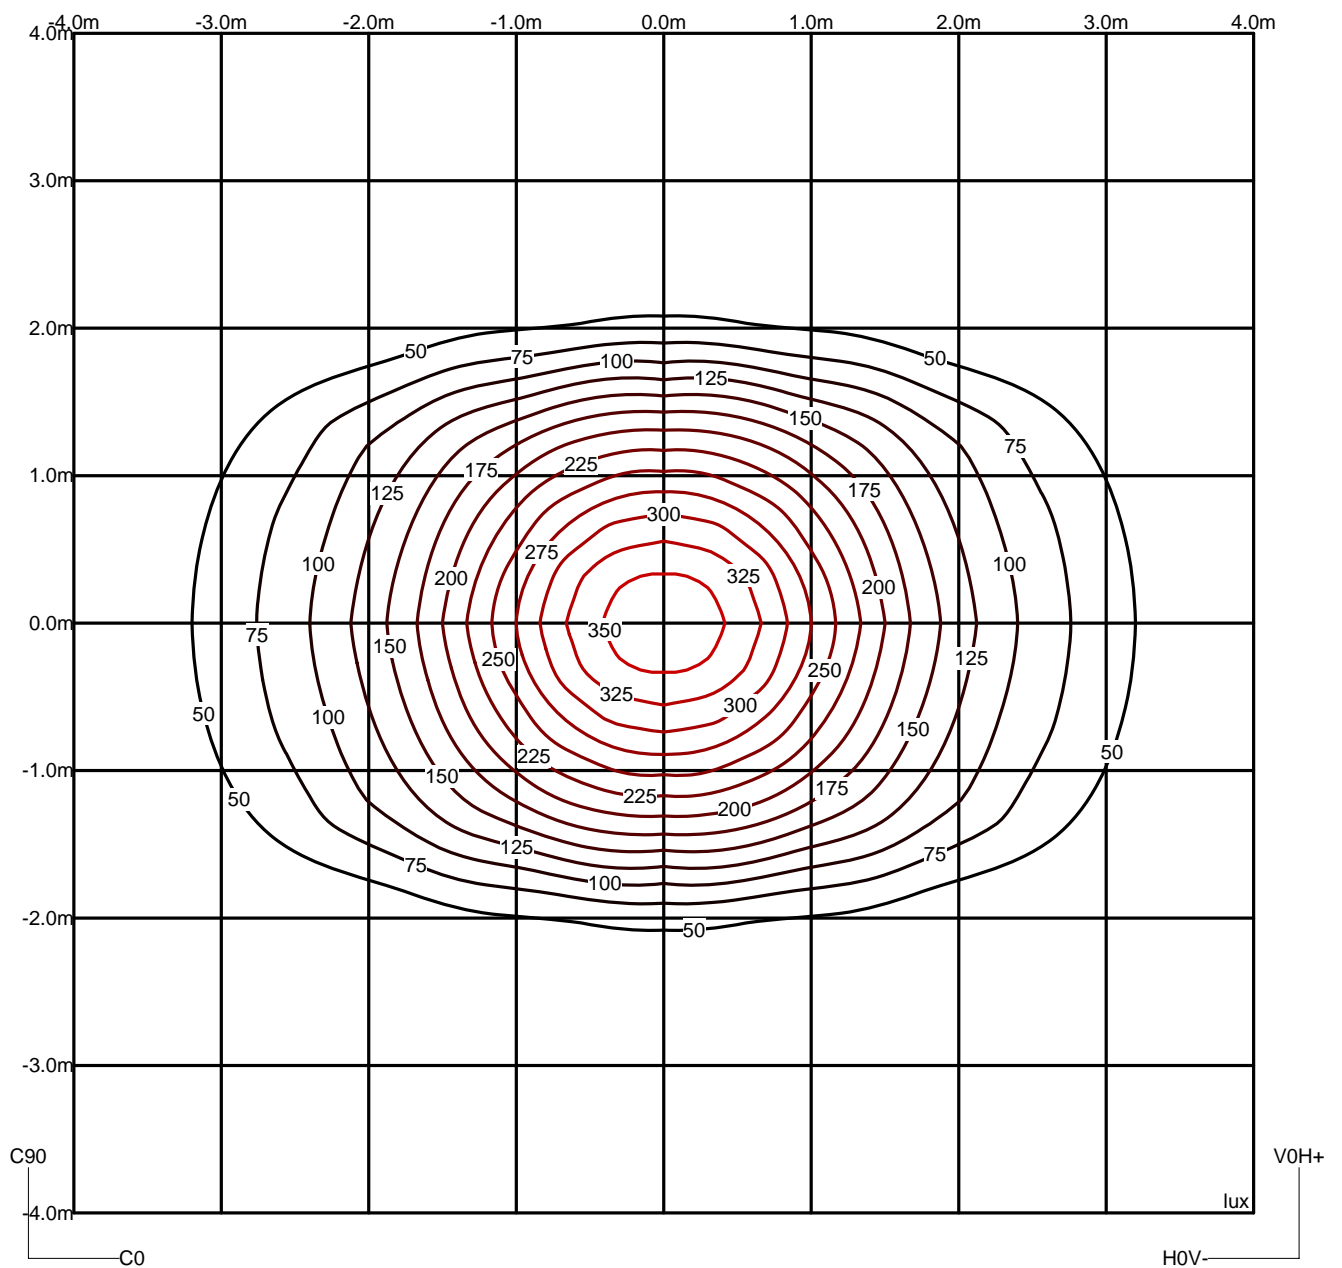

Luminaire		Measur.		Lamp	
Code	35-4731	Code	35-4306	Code	L4731 53.2W 80 3000K
Name	ACTION WALL WASHER 830 53.2W	Name	ACTION WALL WASHER 840 38.6W	Number	1
Line	- LEDS C4 LEDS	Date	04-11-2014	Position	Universal
Efficiency	100.00%	Coordinate system	CG	Total Flux	4167.70 lm

Isolux (Floor)

Luminaire position X=0.00m Y=0.00m Z=3.00m