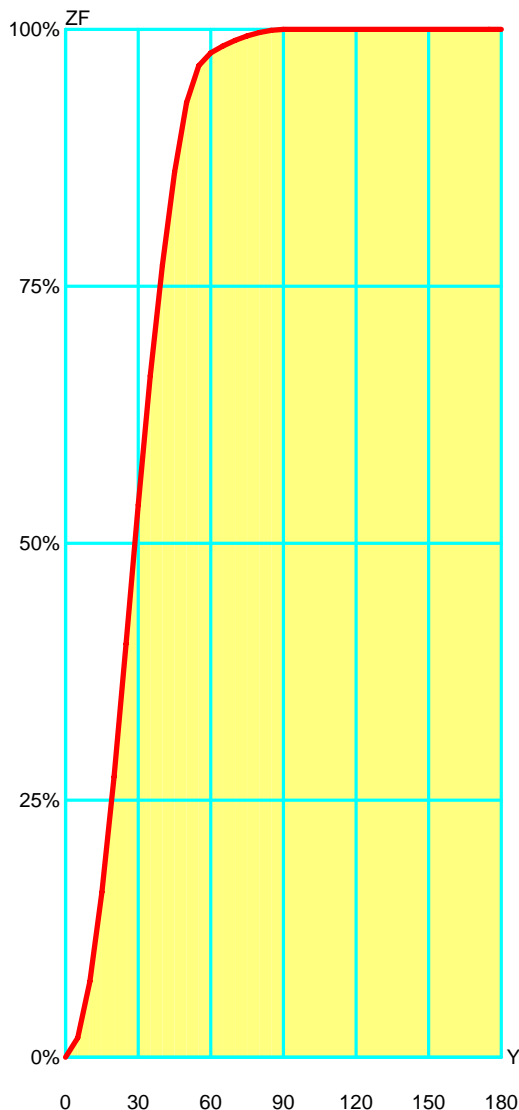

Luminaire		Measur.		Lamp	
Code	35-4731	Code	35-4306	Code	L4731 53.2W 80 3000K
Name	ACTION WALL WASHER 830 53.2W	Name	ACTION WALL WASHER 840 38.6W	Number	1
Line	- LEDS C4 LEDS	Date	04-11-2014	Position	Universal
Efficiency	100.00%	Coordinate system	CG	Total Flux	4167.70 lm

Total Flux=4167.70 Luminaire Flux=4167.69

RI	0.60	0.80	1.00	1.25	1.50	2.00	2.50	3.00	4.00	5.00	10.00	20.00
DRR	0.56	0.63	0.70	0.75	0.79	0.85	0.89	0.91	0.94	0.95	0.98	0.99
RC	1	1	1	-	-	-	-	-	-	-	-	-

Zonal Flux per 1000 Lumen

Y°	10	20	30	40	50	60	70	80	90	100	110	120	130	140	150	160	170	180
ZF(Y)	74	273	537	771	929	977	989	997	1000	1000	1000	1000	1000	1000	1000	1000	1000	1000

CIE Flux Codes

80 98 99 100 100

C.I.E.	1/1/1/-/-/-/-/-/-/-/-	LOR	99.99972 %
D DIN 5040	A60	ULOR	0.00000 %
F UTE	1.00 B	DLOR	99.99972 %
B NBN	BZ 1	UFF	0.00000 %
RN	0.00000 %	DFF	100.00000 %
BLF	1.0	FFR	0.00000 %

Zonal Flux				
Gamma °	Flux	Sum lm	Flux [%]	Sum [%]
0°	0.00	0.00	0.00%	0.00 %
5°	18.81	18.81	1.88 %	1.88 %
10°	54.96	73.77	5.50 %	7.38 %
15°	86.84	160.61	8.68 %	16.06 %
20°	112.13	272.74	11.21 %	27.27 %
25°	129.42	402.16	12.94 %	40.22 %
30°	135.18	537.34	13.52 %	53.73 %
35°	125.45	662.80	12.55 %	66.28 %
40°	107.85	770.64	10.78 %	77.06 %
45°	90.33	860.98	9.03 %	86.10 %
50°	67.80	928.78	6.78 %	92.88 %
55°	35.87	964.65	3.59 %	96.47 %
60°	12.46	977.11	1.25 %	97.71 %
65°	6.70	983.80	0.67 %	98.38 %
70°	5.36	989.16	0.54 %	98.92 %
75°	4.33	993.49	0.43 %	99.35 %
80°	3.32	996.81	0.33 %	99.68 %
85°	2.26	999.07	0.23 %	99.91 %
90°	0.93	1000.00	0.09 %	100.00 %
95°	0.00	1000.00	0.00 %	100.00 %
100°	0.00	1000.00	0.00 %	100.00 %
105°	0.00	1000.00	0.00 %	100.00 %
110°	0.00	1000.00	0.00 %	100.00 %
115°	0.00	1000.00	0.00 %	100.00 %
120°	0.00	1000.00	0.00 %	100.00 %
125°	0.00	1000.00	0.00 %	100.00 %
130°	0.00	1000.00	0.00 %	100.00 %
135°	0.00	1000.00	0.00 %	100.00 %
140°	0.00	1000.00	0.00 %	100.00 %
145°	0.00	1000.00	0.00 %	100.00 %
150°	0.00	1000.00	0.00 %	100.00 %
155°	0.00	1000.00	0.00 %	100.00 %
160°	0.00	1000.00	0.00 %	100.00 %
165°	0.00	1000.00	0.00 %	100.00 %
170°	0.00	1000.00	0.00 %	100.00 %
175°	0.00	1000.00	0.00 %	100.00 %
180°	0.00	1000.00	0.00 %	100.00 %