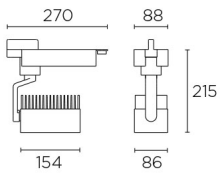

Action Wall Washer

35-4731-60-OU

Spotlight Action Wall Washer 53.2W 3000K CRI 80 Black 4168lm