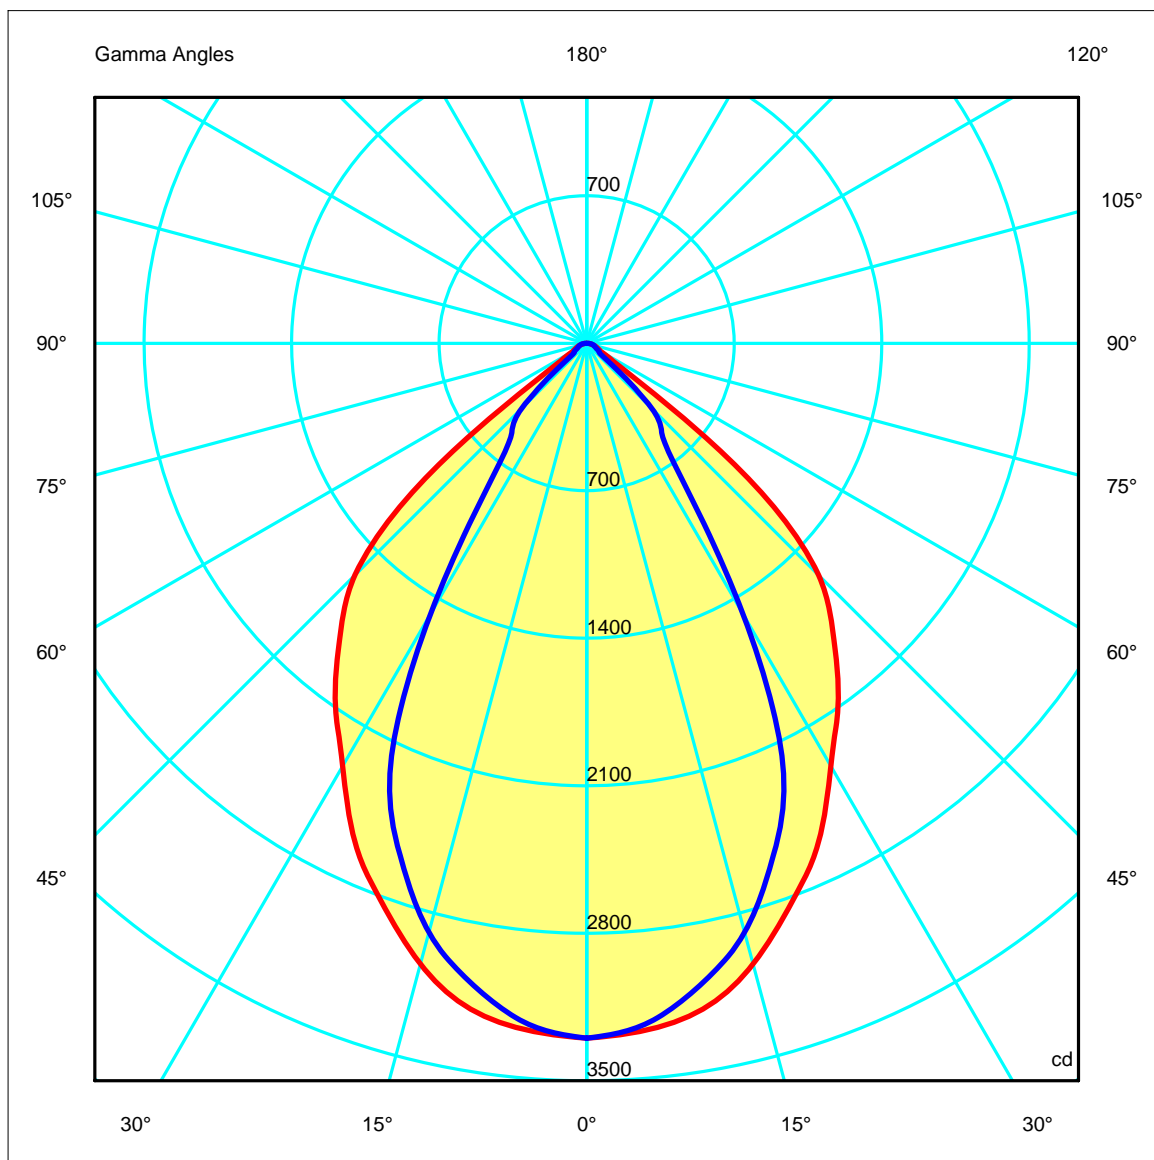

Luminaire		Measur.		Lamp	
Code	35-4731	Code	35-4306	Code	L4731 53.2W 80 3000K
Name	ACTION WALL WASHER 830 53.2W	Name	ACTION WALL WASHER 840 38.6W	Number	1
Line	- LEDS C4 LEDS	Date	04-11-2014	Position	Universal
Efficiency	100.00%	Coordinate system	CG	Total Flux	4167.70 lm

85mm x 155mm

C Halfplanes

180.0 ————— 0.0

270.0 ————— 90.0