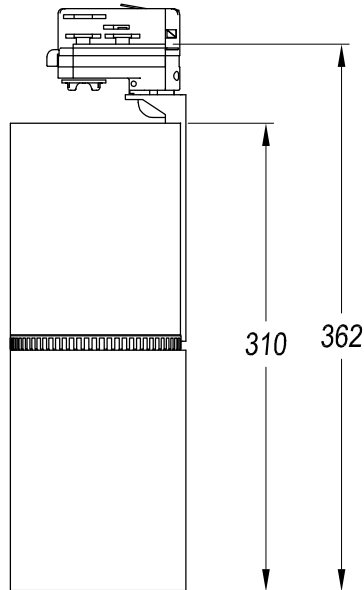

BOND TUBE

Josep Patsi

35-3554-14-00

Spotlight BOND TUBE 100W White

TECHNICAL FEATURES

Power (W) : Max. power 100W

Total power consumption of light (W) : 47.4W

Structure material : Aluminium

LUMINOTECHNIC FEATURES

Lampholder: 1 x G53

LOGISTICS

Net weight (kg): 1.56

Packaged weight (kg): 1.83

Packaging: 140mm x 140mm x 420mm

ACT-9105-14-00

White trimless surface installation kit

Recessed box

Structure material: ABS
Dimensions: NA x NA x NA
Net weight (kg): 0.1

ACT-9106-60-00

Recessed box

Structure material: ABS
Dimensions: NA x NA x NA
Net weight (kg): 0.1

71-5953-14-00

White trimless recessed installation kit

Structure material:
Dimensions: NA x NA x NA
Net weight (kg): 0.19

71-5953-60-00

Black trimless recessed installation kit

Structure material:
Dimensions: NA x NA x NA
Net weight (kg): 0.19

- VERSIONS:

TRACK / PENDANT / SURFACE