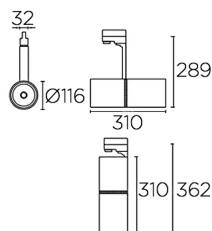

BOND TUBE

Josep Patsi

35-3554-14-00

Spotlight BOND TUBE 100W White

TECHNICAL FEATURES

Power (W) : Max. power 100W

Total power consumption of light (W) : 47.4W

Structure material : Aluminium

LUMINOTECHNIC FEATURES

Lampholder: 1 x G53

LOGISTICS

Net weight (kg): 1.56

Packaged weight (kg): 1.83

Packaging: 140mm x 140mm x 420mm

ACT-9105-14-00

White trimless surface installation kit

Structure material: ABS
Dimensions: NA x NA x NA
Net weight (kg): 0.09

ACT-9105-60-00

Black trimless surface installation kit

Structure material: ABS
Dimensions: NA x NA x NA
Net weight (kg): 0.09

ACT-9106-14-00

Structure material:
Dimensions: NA x NA x NA
Net weight (kg): 0.19

71-5953-60-00

Black trimless recessed installation kit

Structure material:
Dimensions: NA x NA x NA
Net weight (kg): 0.19

- VERSIONS:

TRACK / PENDANT / SURFACE