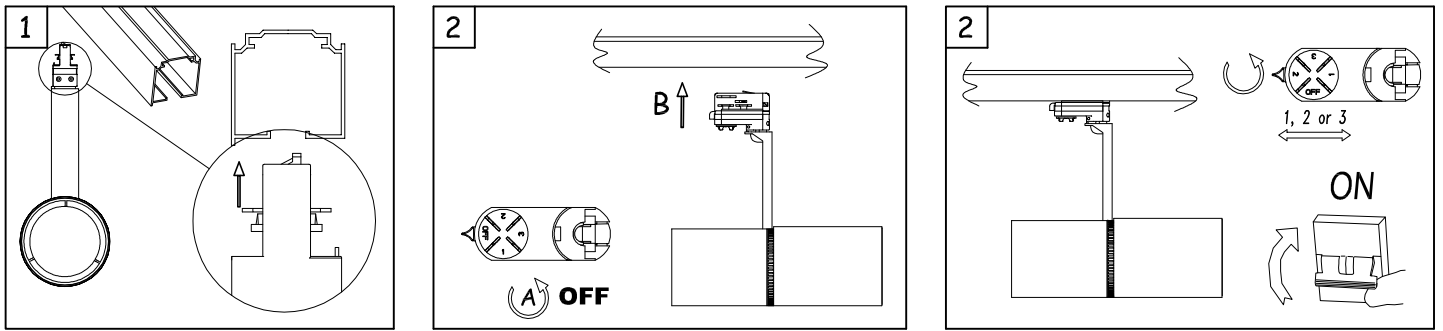

TRACK VERSION