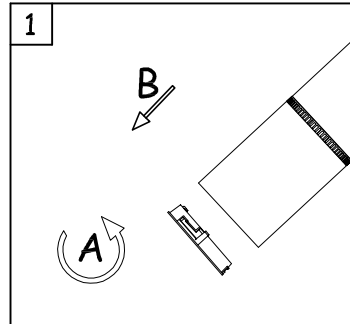

QR-111
G53

AR-111 LED
G53