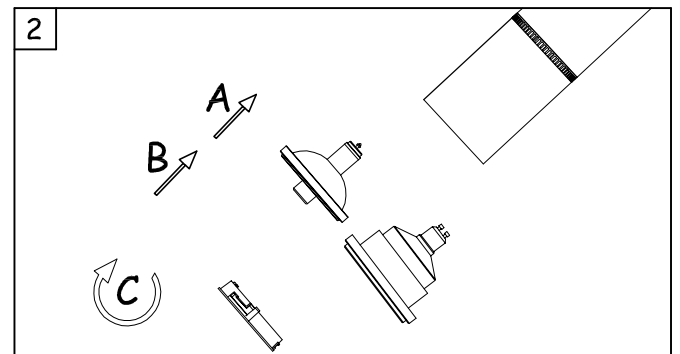

AR-111 LED
Gu10

CDM-R111
GX8.5