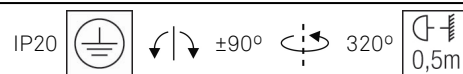

TECHNICAL FEATURES

Power (W) : Max. power 100W

Total power consumption of light (W) : 47.4W

Structure material : Aluminium

Structure finish : White

Recommended light bulb : G53

Equipment included : Yes, electronic

Voltage / frequency : 220-240VAC/50-60Hz

Warranty : 2 Years

Max. temperature : 25°C

Energy efficiency : Light bulb not included

LUMINOTECHNIC FEATURES

Lampholder: 1 x G53

LOGISTICS

Net weight (kg): 1.56

Packaged weight (kg): 1.83

Packaging: 140mm x 140mm x 420mm