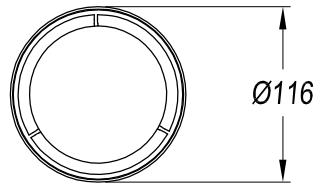

Recessed box

Structure material: ABS
Dimensions: NA x NA x NA
Net weight (kg): 0.1

ACT-9106-60-00

Recessed box

Structure material: ABS
Dimensions: NA x NA x NA
Net weight (kg): 0.1

71-5953-14-00

White trimless recessed installation kit

Structure material:
Dimensions: NA x NA x NA
Net weight (kg): 0.19

71-5953-60-00

Black trimless recessed installation kit

Structure material:
Dimensions: NA x NA x NA
Net weight (kg): 0.19

- VERSIONS:

TRACK / PENDANT / SURFACE