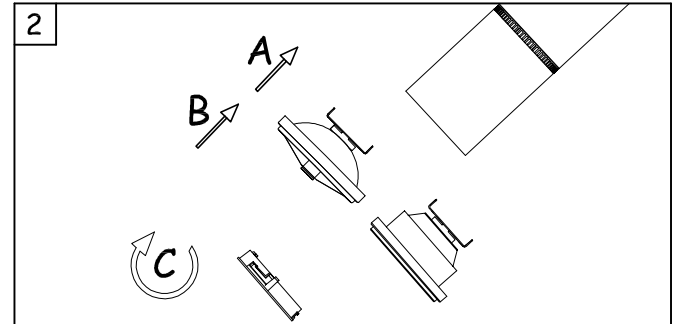

QR-111
G53

AR-111 LED
G53