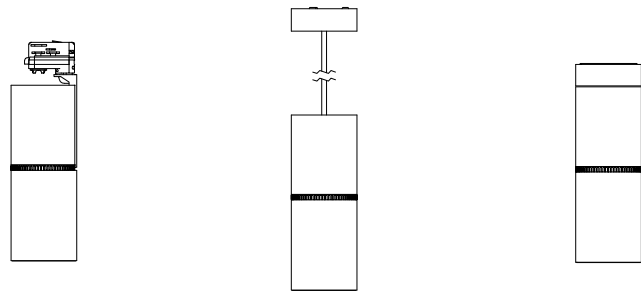

- VERSIONS:

TRACK / PENDANT / SURFACE

LED COB
ZHAGA