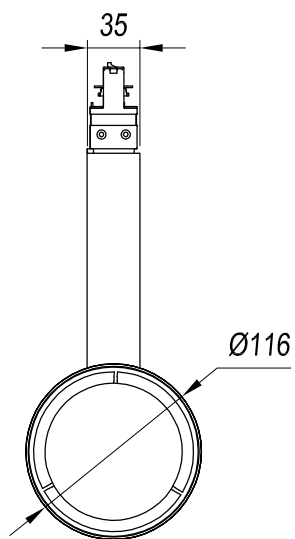

BOND TUBE

Josep Patsi

35-3554-14-00

Spotlight BOND TUBE 100W White

TECHNICAL FEATURES

Power (W) : Max. power 100W

Total power consumption of light (W) : 47.4W

Structure material : Aluminium

LUMINOTECHNIC FEATURES

Lampholder: 1 x G53

LOGISTICS

Net weight (kg): 1.56

Packaged weight (kg): 1.83

Packaging: 140mm x 140mm x 420mm

ACT-9105-14-00

White trimless surface installation kit

Recessed box

Structure material: ABS
Dimensions: NA x NA x NA
Net weight (kg): 0.1

ACT-9106-60-00

Recessed box

Structure material: ABS
Dimensions: NA x NA x NA
Net weight (kg): 0.1

71-5953-14-00

White trimless recessed installation kit

Structure material:
Dimensions: NA x NA x NA
Net weight (kg): 0.19

71-5953-60-00

Black trimless recessed installation kit

Structure material:
Dimensions: NA x NA x NA
Net weight (kg): 0.19

- VERSIONS:

TRACK / PENDANT / SURFACE