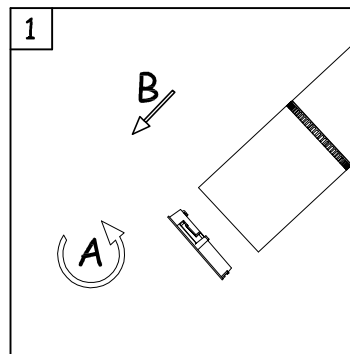

AR-111 LED
Gu10

CDM-R111
GX8.5