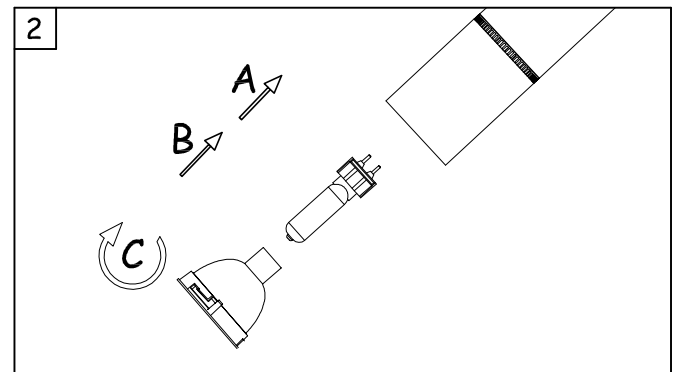

- VERSIONS:

TRACK / PENDANT / SURFACE

LED COB
ZHAGA

QR-111
G53

AR-111 LED
G53

AR-111 LED
Gu10

CDM-R111
GX8.5

HIT-T
G12

- ROTATION:

OK

NO