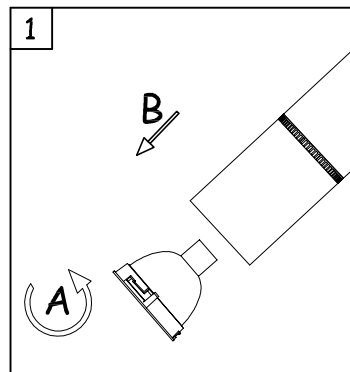

- VERSIONS:

TRACK / PENDANT / SURFACE

LED COB
ZHAGA

QR-111
G53

AR-111 LED
G53

AR-111 LED
Gu10

CDM-R111
GX8.5

HIT-T
G12

- ROTATION:

OK

NO