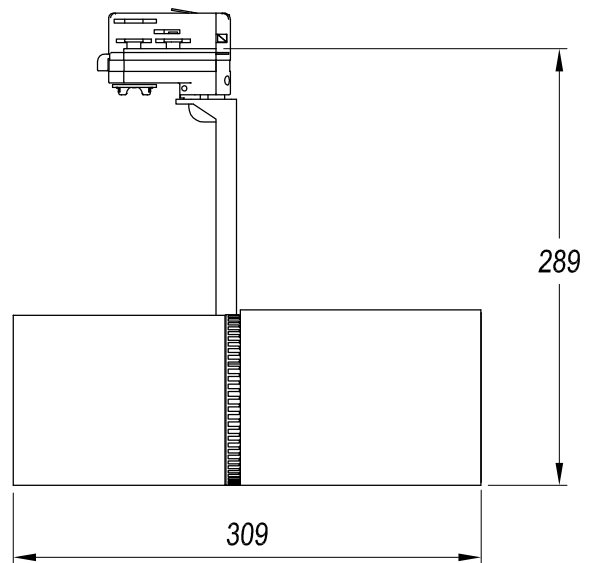

LUMINOTECHNIC FEATURES

Lampholder: 1 x G53

LOGISTICS

Net weight (kg): 1.56

Packaged weight (kg): 1.83

Packaging: 140mm x 140mm x 420mm

ACT-9105-14-00

White trimless surface installation kit

Recessed box

Structure material: ABS
Dimensions: NA x NA x NA
Net weight (kg): 0.1

ACT-9106-60-00

Recessed box

Structure material: ABS
Dimensions: NA x NA x NA
Net weight (kg): 0.1

71-5953-14-00

White trimless recessed installation kit

Structure material:
Dimensions: NA x NA x NA
Net weight (kg): 0.19

71-5953-60-00

Black trimless recessed installation kit

Structure material:
Dimensions: NA x NA x NA
Net weight (kg): 0.19

- VERSIONS:

TRACK / PENDANT / SURFACE