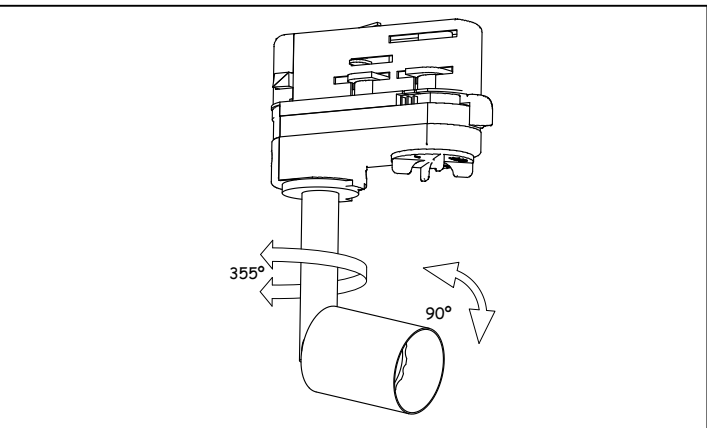

### LOGISTICS

Net weight (kg): 0.2

Packaged weight (kg): 0.25

Packaging: 90mm x 50mm x 140mm

| REF.             | LAMP                                 | SOCKET |
|------------------|--------------------------------------|--------|
| 35-2898-14/60-00 | PAR16 / AR-111 HALOGEN / LED MAX.75W | GU10   |