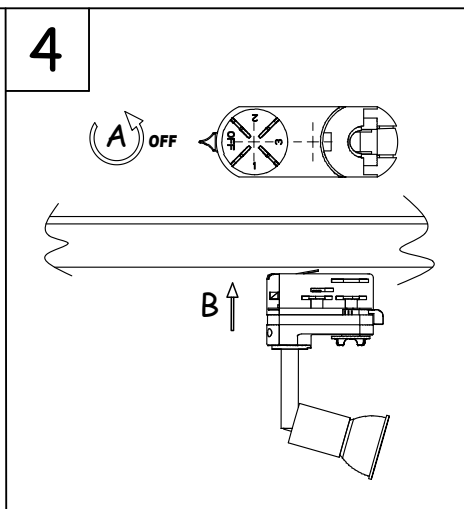

AR-111 Gu10
HALOGEN / LED