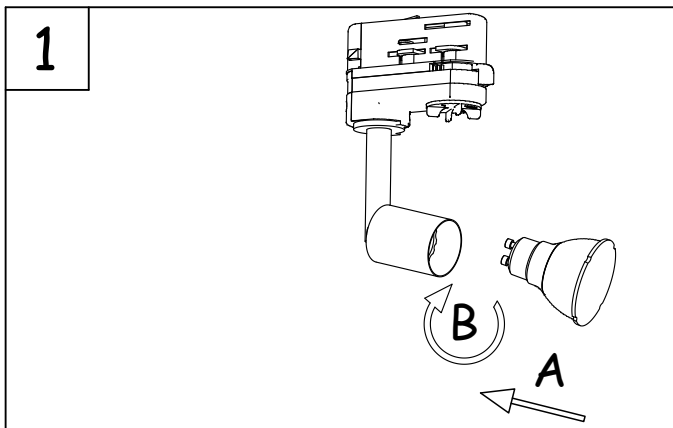

PAR 16 Gu10
HALOGEN / LED