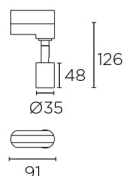

Power (W) : Max. power 75W

Voltage / frequency : 220-240VAC/50-60Hz

Total power consumption of light (W) : 75W

Warranty : 5 Years

Structure material : Aluminium

Energy efficiency : Light bulb not included

Structure finish : Black

Diffuser material : Glass

Diffuser finish : Transparent

Recommended light bulb : GU10