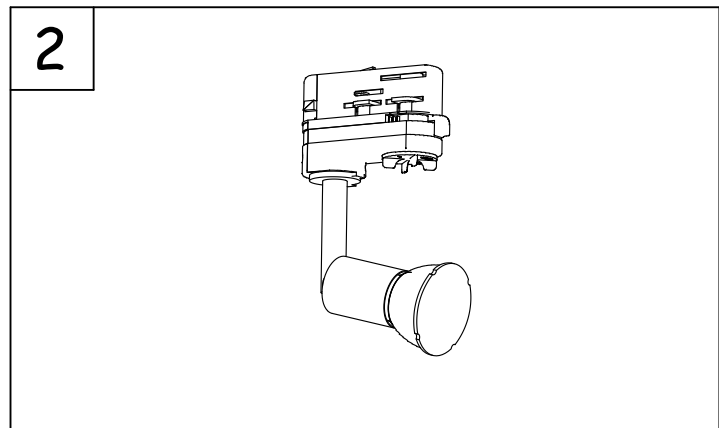

PAR 16 Gu10
HALOGEN / LED