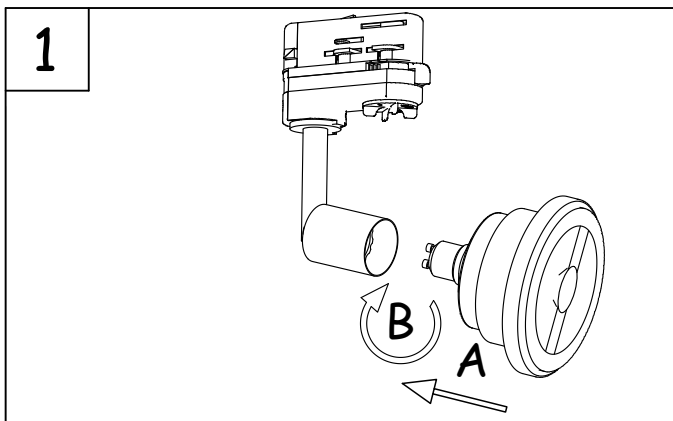

AR-111 Gu10
HALOGEN / LED