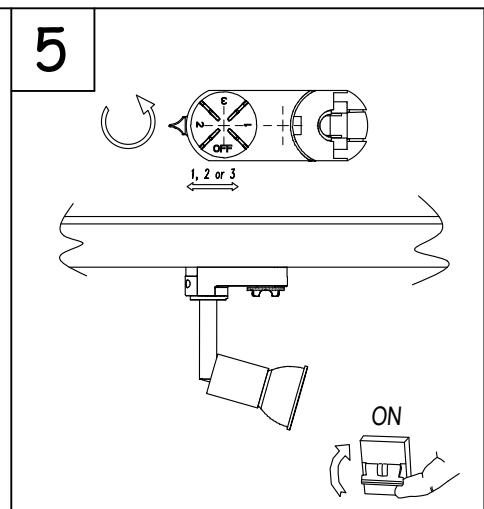

AR-111 Gu10
HALOGEN / LED