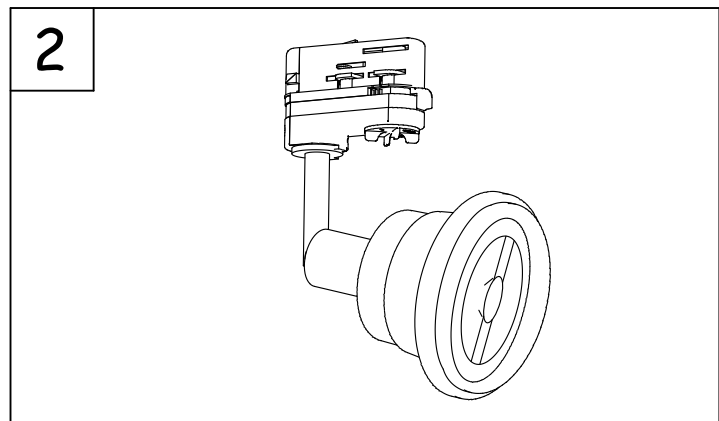

AR-111 Gu10
HALOGEN / LED