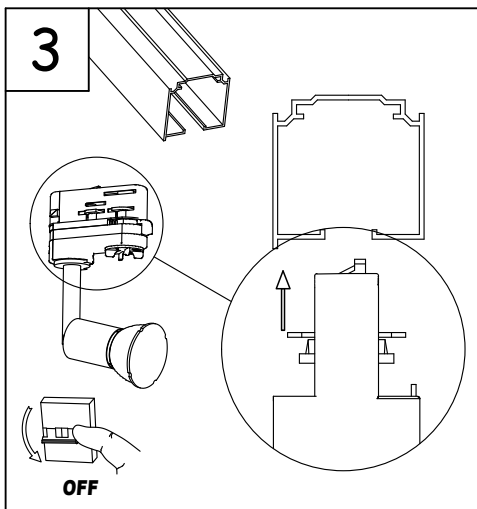

AR-111 Gu10
HALOGEN / LED