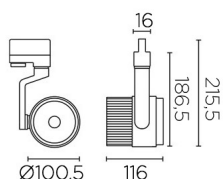

35-2515-60-OSV0

ACTION Spotlight

Description

Spotlight ACTION 25.7W 3000K CRI 83 Black

	Finish	Material
Structure	Black	Aluminium
Diffuser	Transparent	Glass

TECHNICAL CHARACTERISTICS

Light source

Light source: LED
 Light source power (W): 25.7W
 Luminaire total power (W): 26.1W
 Color temperature: LED warm-white
 3000K
 CRI: 83
 Qty Leds: 1
 Bin / Grup: 3 SDCM

GEAR

Gear included: Yes, electronic
 Voltage / Frequency:
 220-240VAC/50-60Hz

Luminaire

Warranty: 2 Years

Logistics

Energy Efficiency: LED A++
 EAN Code: 8435381441340
 Net Weight (Kg): 0.72
 Weight in Kg (packaged): 0.89
 Masterbox: 18

The photograph may not match the reference exactly. Please read the product description to identify the finish.

OPTIONAL ACCESSORIES

ACT-9105-14-00

White trimless surface installation kit

Structure material: ABS
Dimensions: NA x NA x NA
Net Weight (Kg): 0.09

ACT-9106-60-00

Recessed box

Structure material: ABS
Dimensions: NA x NA x NA
Net Weight (Kg): 0.1

71-2675-60-00

Honeycomb

Structure material: Steel
Net Weight (Kg): 0.01