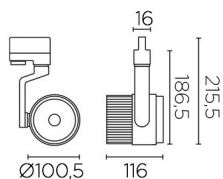

ACTION

35-2512-14-OS

Spotlight ACTION 25.7W 3000K CRI 83 White

TECHNICAL FEATURES

Power (W) : 25.7W

Total power consumption of light (W) : 26.1W

Correlated Colour Temperature (CCT) : LED warm-white 3000K

Structure material : Aluminium

LUMINOTECHNIC FEATURES

Light source: LED

CRI: 83

VENTILATION FEATURES

Power used: 26.1W

Service value measurement standard: EN 60879:2019

LOGISTICS

Net weight (kg): 0.72

Packaged weight (kg): 0.89

ACT-9105-14-00

White trimless surface installation kit

Structure material: ABS
Dimensions: NA x NA x NA
Net weight (kg): 0.09

ACT-9105-60-00

Black trimless surface installation kit

Structure material: ABS
Dimensions: NA x NA x NA
Net weight (kg): 0.09

ACT-9106-14-00

Recessed box

Structure material: ABS
Dimensions: NA x NA x NA
Net weight (kg): 0.1

ACT-9106-60-00

Recessed box

Structure material: ABS
Dimensions: NA x NA x NA
Net weight (kg): 0.1