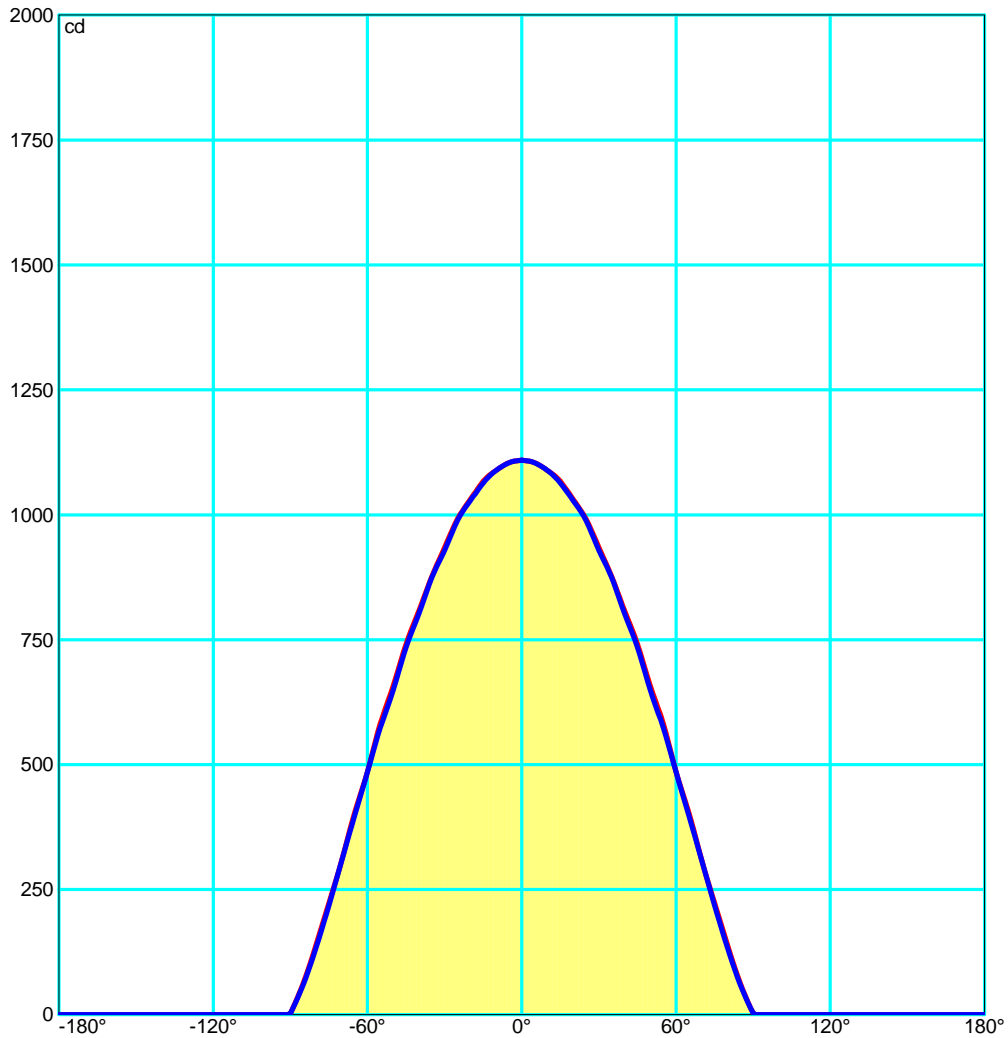

Luminaire

Code 15-5432-14-M1
Name Plafón ECOFIT 180 42W 4000K

Measur.

Code 15-5428-14-M1
Name Plafón ECOFIT 180 led 42W

Luminaire Flux	3187.60 lm	Luminaire Power	42.00 W	Efficacy	75.90 lm/W	Efficiency	100.00%
Lamps Flux	3187.60 lm	Maximum value	1109.35 cd	Position	C=0.00 G=0.00	CG	Double Symmetrical

600mm x 600mm

Semiplanos C
180.0 ———— 0.0
270.0 ———— 90.0