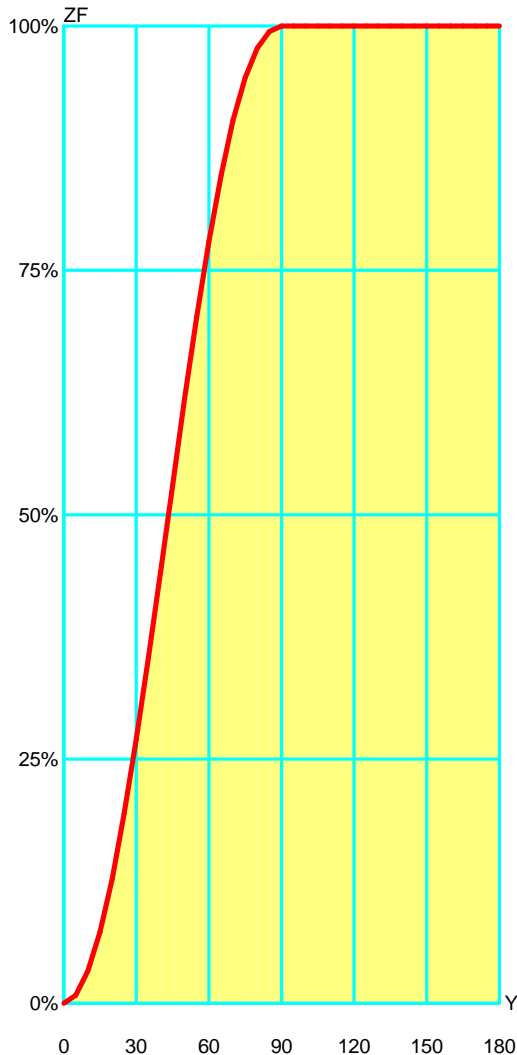

Luminaire

Code 15-5432-14-M1
Name Plafón ECOFIT 180 42W 4000K

Measur.

Code 15-5428-14-M1
Name Plafón ECOFIT 180 led 42W

Luminaire Flux	3187.60 lm	Luminaire Power	42.00 W	Efficacy	75.90 lm/W	Efficiency	100.00%
Lamps Flux	3187.60 lm	Maximum value	1109.35 cd	Position	C=0.00 G=0.00	CG	Double Symmetrical

Flujo Total=3187.60 Flujo Luminaria=3187.60

RI	0.60	0.80	1.00	1.25	1.50	2.00	2.50	3.00	4.00	5.00	10.00	20.00
DRR	0.30	0.39	0.46	0.53	0.59	0.67	0.73	0.77	0.82	0.86	0.92	0.96
RC	5	5	5	5	5	5	5	5	5	5	5	5

Flujo Zonal por 1000 Lúmenes

Y°	10	20	30	40	50	60	70	80	90	100	110	120	130	140	150	160	170	180
ZF(Y)	33	127	270	441	619	780	903	977	1000	1000	1000	1000	1000	1000	1000	1000	1000	1000

Códigos de Flujo C.I.E.

47 78 95 100 100

C.I.E.	5	LOR	99.99989 %
D DIN 5040	A30	ULOR	0.00000 %
F UTE	1.00 E	DLOR	99.99989 %
B NBN	BZ 5	UFF	0.00000 %
RN	0.00000 %	DFF	100.00000 %
BLF	1.0	FFR	0.00000 %

Gamma °	Flujo Zonal			
	Flujo	Suma lm	Flujo [%]	Suma [%]
0°	0.00	0.00	0.00%	0.00 %
5°	8.30	8.30	0.83 %	0.83 %
10°	24.61	32.91	2.46 %	3.29 %
15°	40.10	73.01	4.01 %	7.30 %
20°	54.16	127.17	5.42 %	12.72 %
25°	66.40	193.57	6.64 %	19.36 %
30°	76.27	269.84	7.63 %	26.98 %
35°	83.43	353.27	8.34 %	35.33 %
40°	87.91	441.18	8.79 %	44.12 %
45°	89.55	530.73	8.95 %	53.07 %
50°	88.14	618.87	8.81 %	61.89 %
55°	83.88	702.75	8.39 %	70.27 %
60°	76.92	779.67	7.69 %	77.97 %
65°	67.43	847.10	6.74 %	84.71 %
70°	56.31	903.41	5.63 %	90.34 %
75°	43.59	947.00	4.36 %	94.70 %
80°	30.31	977.31	3.03 %	97.73 %
85°	17.16	994.47	1.72 %	99.45 %
90°	5.53	1000.00	0.55 %	100.00 %
95°	0.00	1000.00	0.00 %	100.00 %
100°	0.00	1000.00	0.00 %	100.00 %
105°	0.00	1000.00	0.00 %	100.00 %
110°	0.00	1000.00	0.00 %	100.00 %
115°	0.00	1000.00	0.00 %	100.00 %
120°	0.00	1000.00	0.00 %	100.00 %
125°	0.00	1000.00	0.00 %	100.00 %
130°	0.00	1000.00	0.00 %	100.00 %
135°	0.00	1000.00	0.00 %	100.00 %
140°	0.00	1000.00	0.00 %	100.00 %
145°	0.00	1000.00	0.00 %	100.00 %
150°	0.00	1000.00	0.00 %	100.00 %
155°	0.00	1000.00	0.00 %	100.00 %
160°	0.00	1000.00	0.00 %	100.00 %
165°	0.00	1000.00	0.00 %	100.00 %
170°	0.00	1000.00	0.00 %	100.00 %
175°	0.00	1000.00	0.00 %	100.00 %
180°	0.00	1000.00	0.00 %	100.00 %