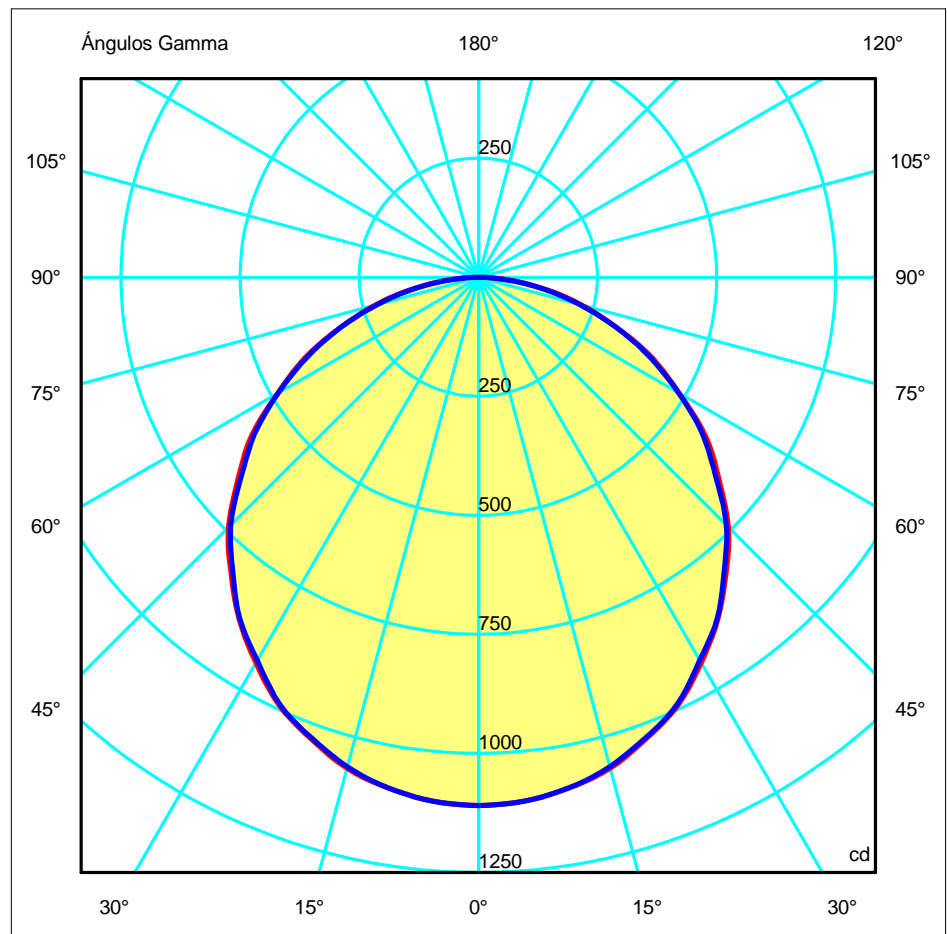

Luminaire

Code 15-5432-14-M1
Name Plafón ECOFIT 180 42W 4000K

Measur.

Code 15-5428-14-M1
Name Plafón ECOFIT 180 led 42W

Luminaire Flux	3187.60 lm	Luminaire Power	42.00 W	Efficacy	75.90 lm/W	Efficiency	100.00%
Lamps Flux	3187.60 lm	Maximum value	1109.35 cd	Position	C=0.00 G=0.00	CG	Double Symmetrical
Rectangular Luminaire Rectangular Luminous Area	Length Length	600 mm 550 mm	Width Width	600 mm 550 mm	Height Height	9 mm 0 mm	
Horizontal Luminous Area Emitting area on Plane 0° Emitting area on Plane 90°	0.302500 m2 0.000000 m2 0.000000 m2	Emitting area on Plane 180° Emitting area on Plane 270° Glare area at 76°	0.000000 m2 0.000000 m2 0.073181 m2				
Coordinate system Date Measurement Distance	CG 31-05-2016 6.44	Symmetry Type Maximum Gamma Angle Measurement Flux	Double Symmetrical 90 2860.64 lm				
Operator Temperature Humidity Notes	Asselum T2 24.00 °C 50.00 %	Source voltage Source current Photocell	230.00 V Prc				

Line	Code	Luminaire Lamps	Flux [lm]	Pow. [W]	Q.ty
- LEDS C4 LEDS	15-5432-14-M1	Name Lámpara led 42W 4000K	3187.60	42.00	1
C.I.E.	47 78 95 100 100	D DIN 5040	A30		
F UTE	1.00 E	B NBN	BZ 5		

600mm x 600mm

Semiplanos C
180.0 — 0.0
270.0 — 90.0

ULOR 0.00 %
DLOR 100.00 %
RN 0.00 %