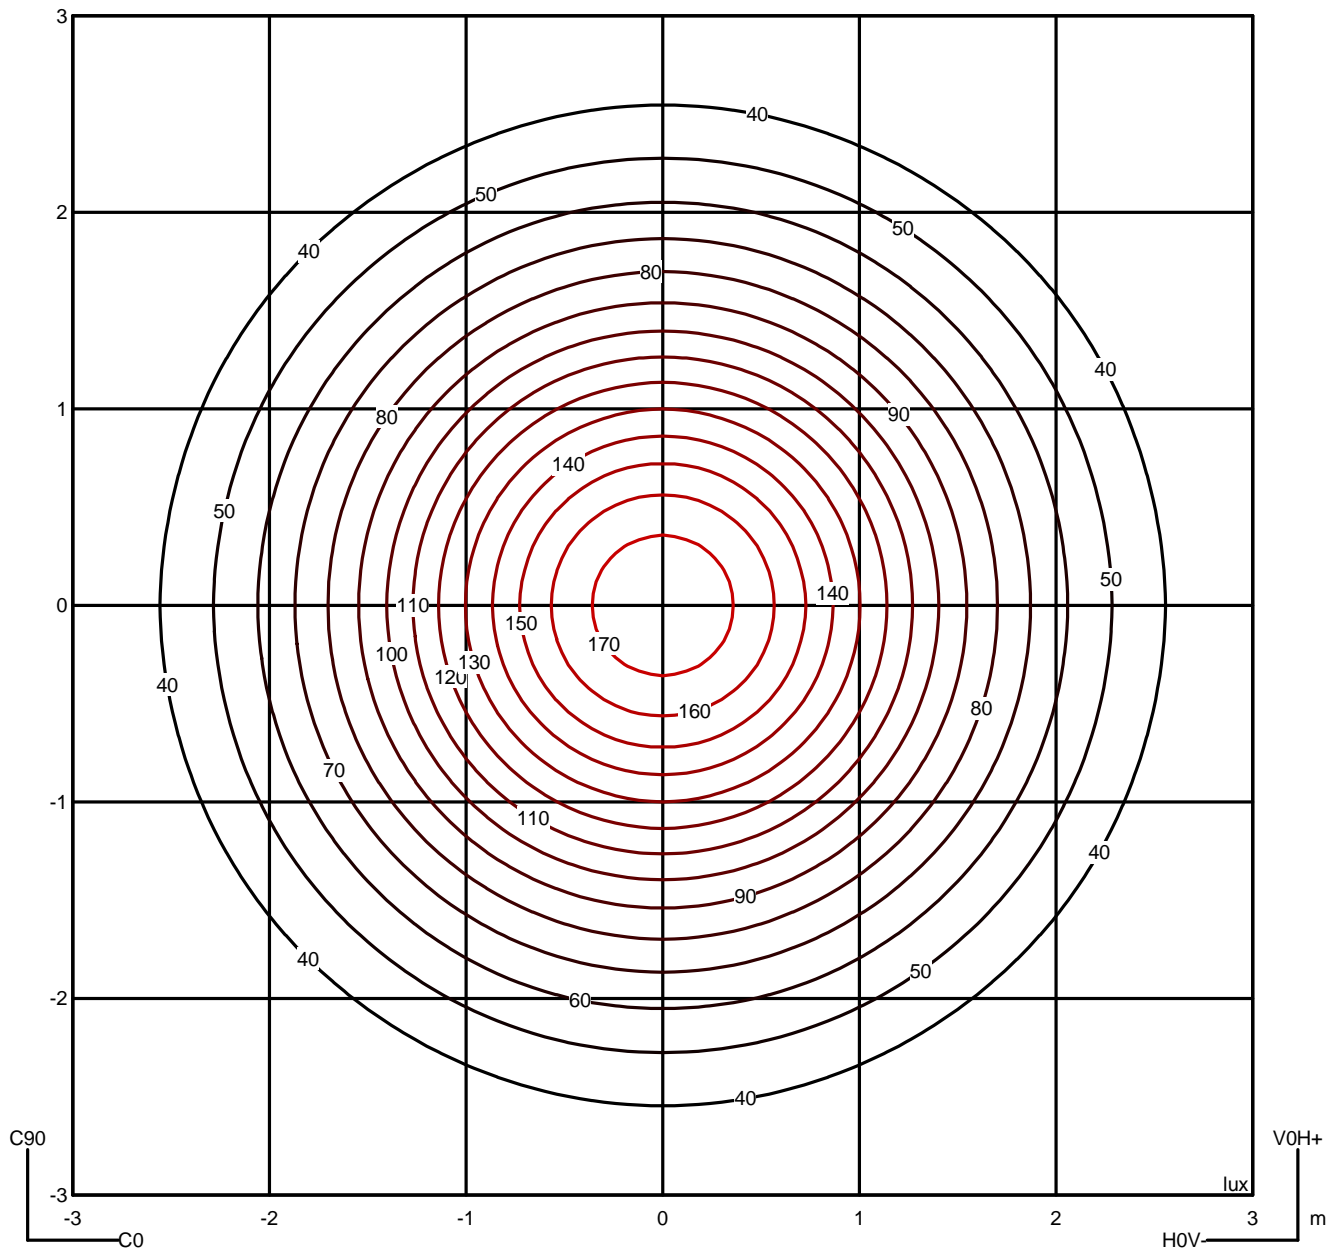

Isolux (Floor)

Luminaire position X=0.00m Y=0.00m Z=2.50m

**Luminaire**

Code 15-5432-14-M1  
 Name Plafón ECOFIT 180 42W 4000K

**Measurem.**

Code 15-5428-14-M1  
 Name Plafón ECOFIT 180 led 42W

Luminaire Flux	3187.60 lm	Luminaire Power	42.00 W	Efficacy	75.90 lm/W	Efficiency	100.00%
Lamps Flux	3187.60 lm	Maximum value	1109.35 cd	Position	C=0.00 G=0.00	CG	Double Symmetrical