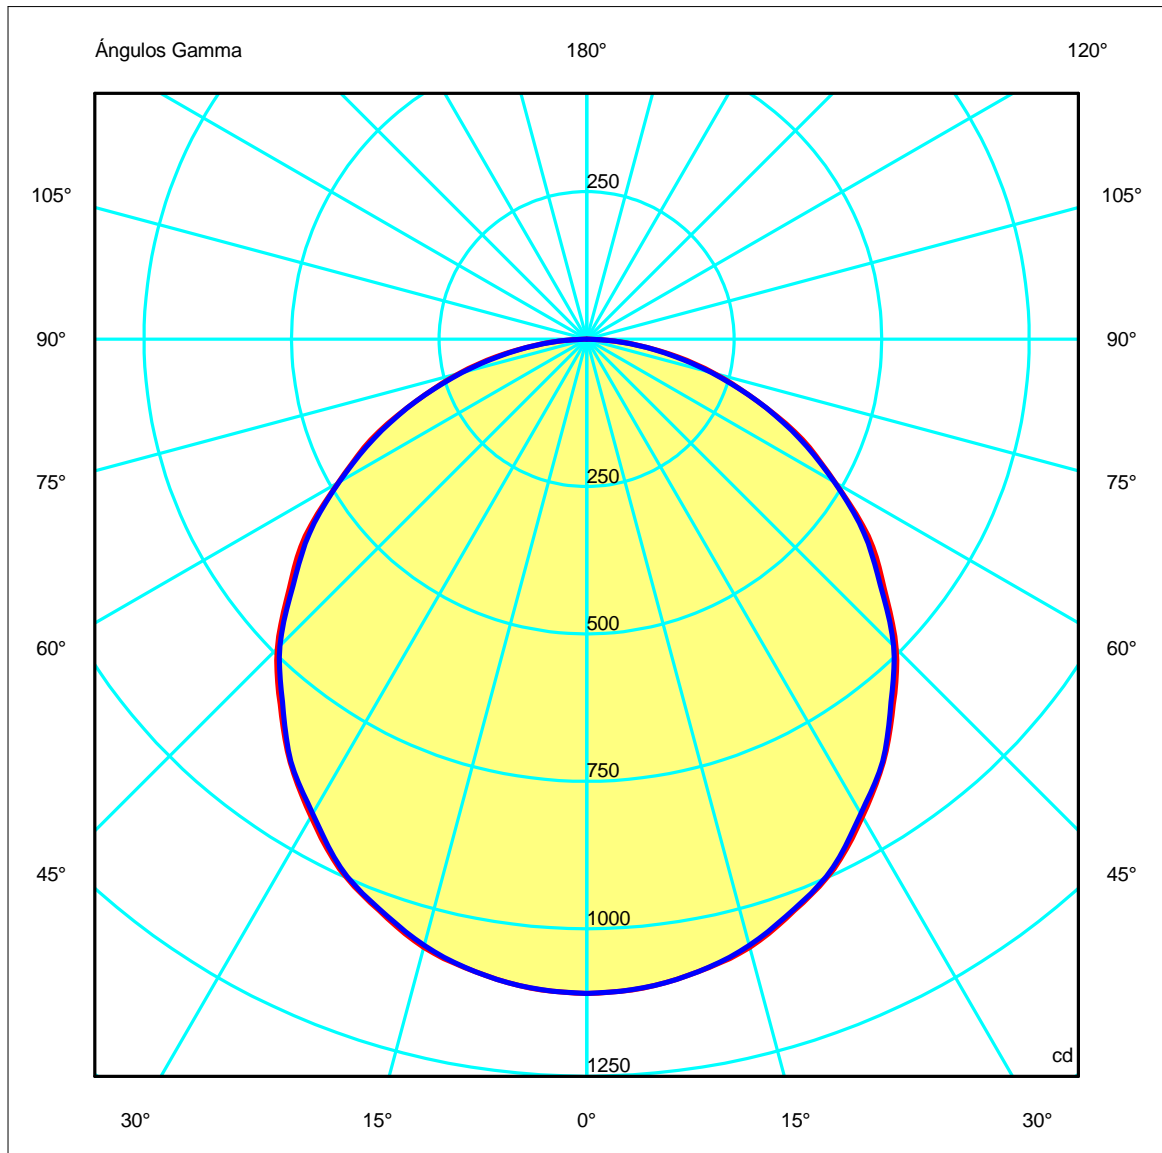

Luminaire

Code 15-5432-14-M1
Name Plafón ECOFIT 180 42W 4000K

Measur.

Code 15-5428-14-M1
Name Plafón ECOFIT 180 led 42W

Luminaire Flux	3187.60 lm	Luminaire Power	42.00 W	Efficacy	75.90 lm/W	Efficiency	100.00%
Lamps Flux	3187.60 lm	Maximum value	1109.35 cd	Position	C=0.00 G=0.00	CG	Double Symmetrical

600mm x 600mm

Semiplanos C

180.0 ——— 0.0
270.0 ——— 90.0