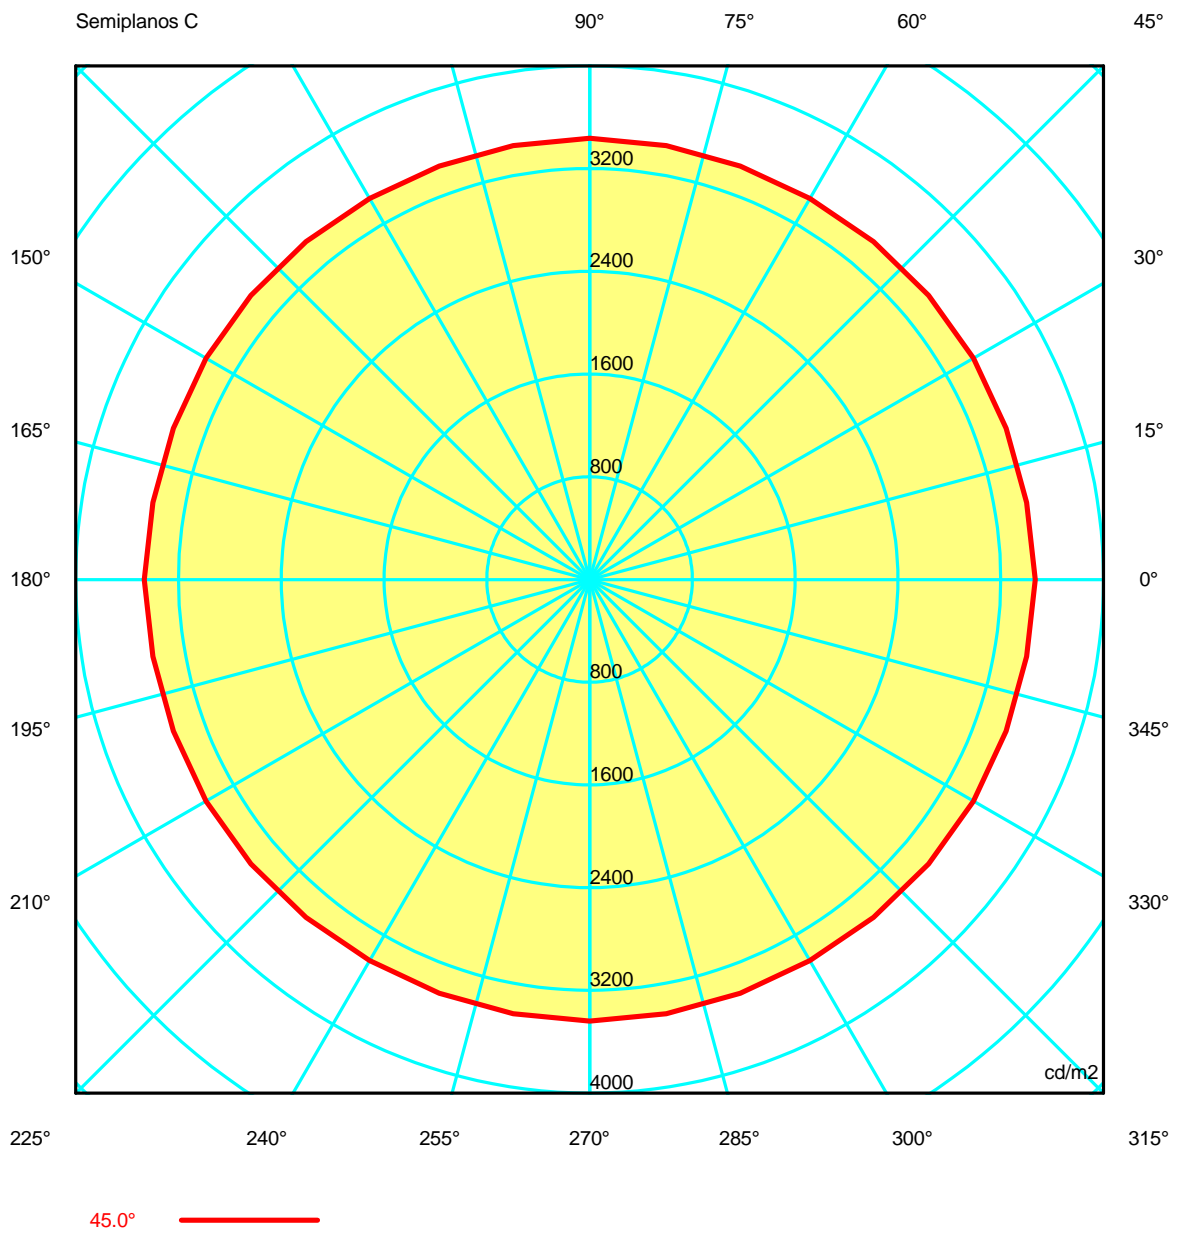

Luminaire

Code 15-5432-14-M1
Name Plafón ECOFIT 180 42W 4000K

Measurem.

Code 15-5428-14-M1
Name Plafón ECOFIT 180 led 42W

Luminaire Flux	3187.60 lm	Luminaire Power	42.00 W	Efficacy	75.90 lm/W	Efficiency	100.00%
Lamps Flux	3187.60 lm	Maximum value	1109.35 cd	Position	C=0.00 G=0.00	CG	Double Symmetrical

Luminance