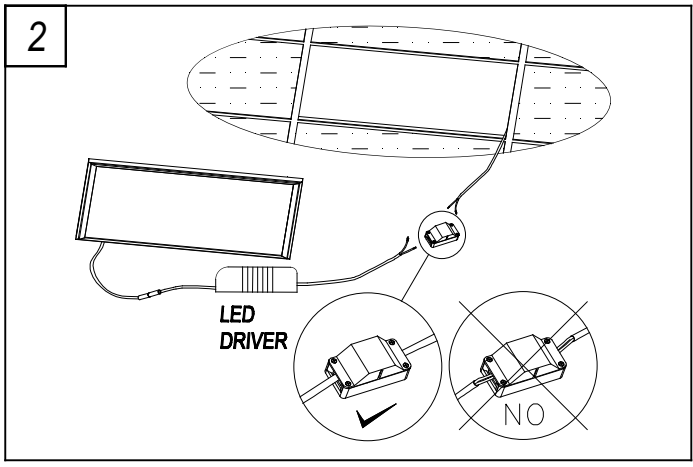

ALUMINUM  
ANODIZED

PMMA IN  
WHITE COLOR

ELECTRICAL WIRE  
WITH JACK CONNECTION

**SURFACE KIT**