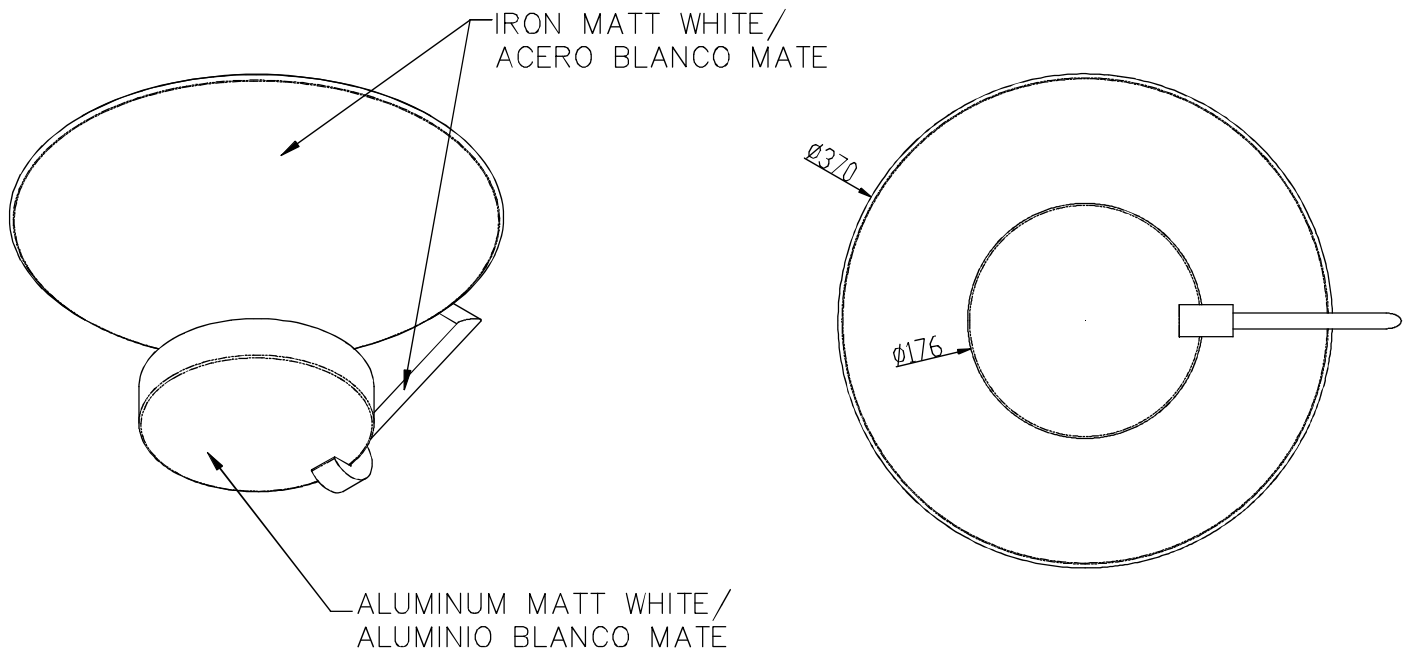

IBIS Ceiling fixture

Designer: GROK Team

15-3231-81-81V0

	Finish	Material
Structure	Satin nickel	Steel
Diffuser	Transparent	Methacrylate

TECHNICAL CHARACTERISTICS

Light source

Light source: LED
Light source power (W): 24.8W
Color temperature: LED warm-white
3000K
CRI: 80
Qty Leds: 12
Bin / Grup: 7C1-7B4

GEAR

Gear included: Yes, electronic
Voltage / Frequency:
100-240VAC/50-60Hz

Luminaire

Warranty: 2 Years

Logistics

Energy Efficiency: LED A++
EAN Code: 8435381414757
Net Weight (Kg): 2.49
Weight in Kg (packaged): 3.82
Masterbox: 4

The photograph may not match the reference exactly. Please read the product description to identify the finish.

1

2

3

4