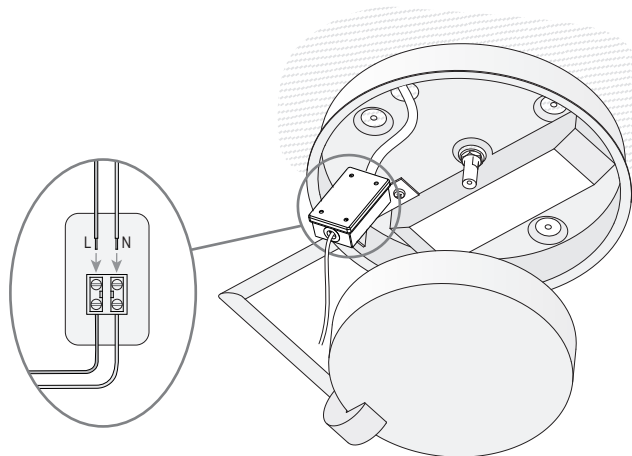

IBIS Ceiling fixture

Designer: GROK Team

15-3231-81-81V0

	Finish	Material
Structure	Satin nickel	Steel
Diffuser	Transparent	Methacrylate

TECHNICAL CHARACTERISTICS

Light source

Light source: LED
Light source power (W): 24.8W
Color temperature: LED warm-white
3000K
CRI: 80
Qty Leds: 12
Bin / Grup: 7C1-7B4

GEAR

Gear included: Yes, electronic
Voltage / Frequency:
100-240VAC/50-60Hz

Luminaire

Warranty: 2 Years

Logistics

Energy Efficiency: LED A++
EAN Code: 8435381414757
Net Weight (Kg): 2.49
Weight in Kg (packaged): 3.82
Masterbox: 4

The photograph may not match the reference exactly. Please read the product description to identify the finish.

1

2

3

4