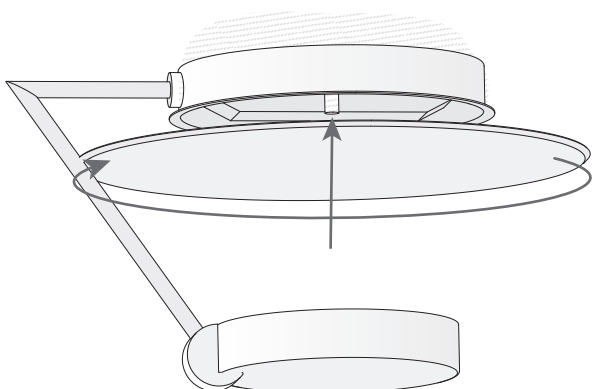

IBIS Ceiling fixture

Designer: GROK Team

15-3231-81-81V0

	Finish	Material
Structure	Satin nickel	Steel
Diffuser	Transparent	Methacrylate

TECHNICAL CHARACTERISTICS

Light source

Light source: LED
Light source power (W): 24.8W
Color temperature: LED warm-white
3000K
CRI: 80
Qty Leds: 12
Bin / Grup: 7C1-7B4

The photograph may not match the reference exactly. Please read the product description to identify the finish.

1

2

3

4