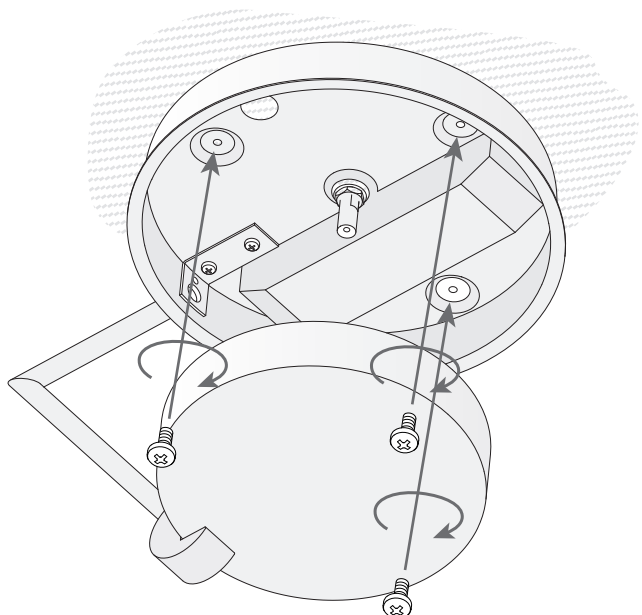

IBIS Ceiling fixture

Designer: GROK Team

15-3231-81-81V0

	Finish	Material
Structure	Satin nickel	Steel
Diffuser	Transparent	Methacrylate

TECHNICAL CHARACTERISTICS

Light source

Light source: LED
Light source power (W): 24.8W
Color temperature: LED warm-white
3000K
CRI: 80
Qty Leds: 12
Bin / Grup: 7C1-7B4

GEAR

Gear included: Yes, electronic
Voltage / Frequency:
100-240VAC/50-60Hz

Luminaire

Warranty: 2 Years

Logistics

Energy Efficiency: LED A++
EAN Code: 8435381414757
Net Weight (Kg): 2.49
Weight in Kg (packaged): 3.82
Masterbox: 4

The photograph may not match the reference exactly. Please read the product description to identify the finish.

1

2

3

4