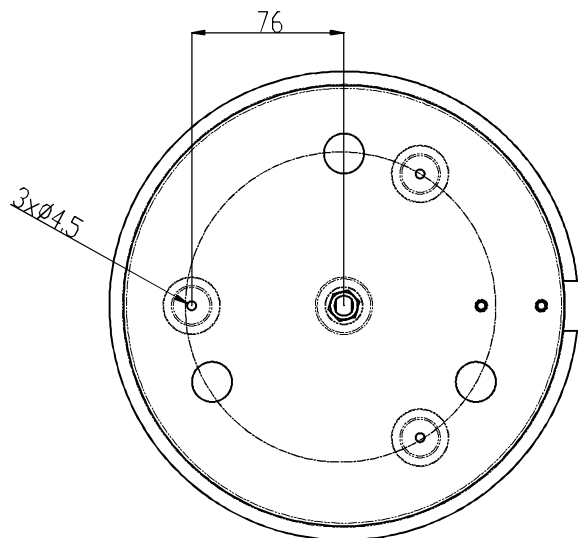

IBIS Ceiling fixture

Designer: GROK Team

15-3231-81-81V0

	Finish	Material
Structure	Satin nickel	Steel
Diffuser	Transparent	Methacrylate

TECHNICAL CHARACTERISTICS

Light source

Light source: LED
Light source power (W): 24.8W
Color temperature: LED warm-white
3000K
CRI: 80
Qty Leds: 12
Bin / Grup: 7C1-7B4

GEAR

Gear included: Yes, electronic
Voltage / Frequency:
100-240VAC/50-60Hz

Luminaire

Warranty: 2 Years

Logistics

Energy Efficiency: LED A++
EAN Code: 8435381414757
Net Weight (Kg): 2.49
Weight in Kg (packaged): 3.82
Masterbox: 4

The photograph may not match the reference exactly. Please read the product description to identify the finish.

1

2

3

4