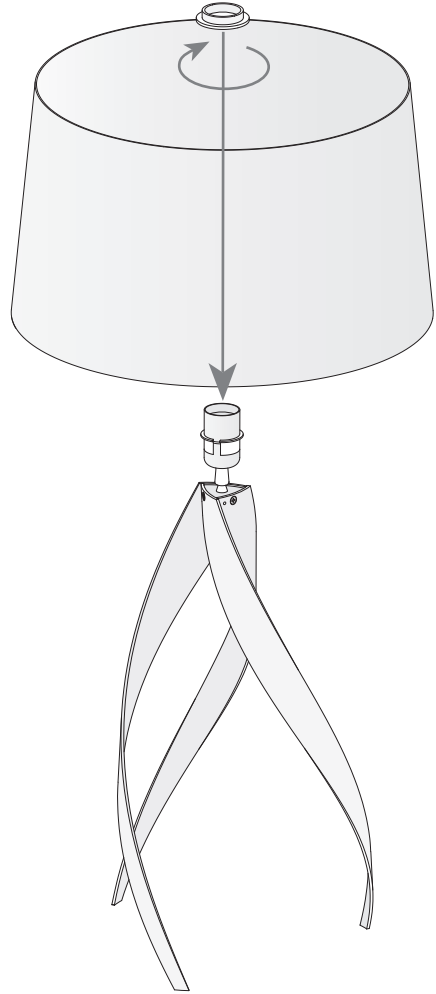

## MEDUSA Table lamp

Designer: Ramon Valls

**10-1824-BW-T003** v0

	Finish	Material
<b>Structure</b>	White	Aluminium
<b>Diffuser</b>	White Opal	Methacrylate Methacrylate

IP20 ↻ ±15° 1

#### Light source

Lampholder: 1 x E27  
Output (W): MAX 18W  
Total power consumption (W): 18  
Lamp maximum dimension: 140/ mm  
Color temperature: LED warm-white  
2700K  
Quantity: 1  
Recommended lamp: E27

#### Logistics

Energy Efficiency: NO BULB  
EAN Code: 8435381408244

Reference	Quantity	Volume (m3)	Weight Kg (packed)
71-1737-BW-BW	1.00	0.0130	1.230
PAN-191-T003	1.00		

The photograph may not match the reference exactly. Please read the product description to identify the finish.

1

2

3

4