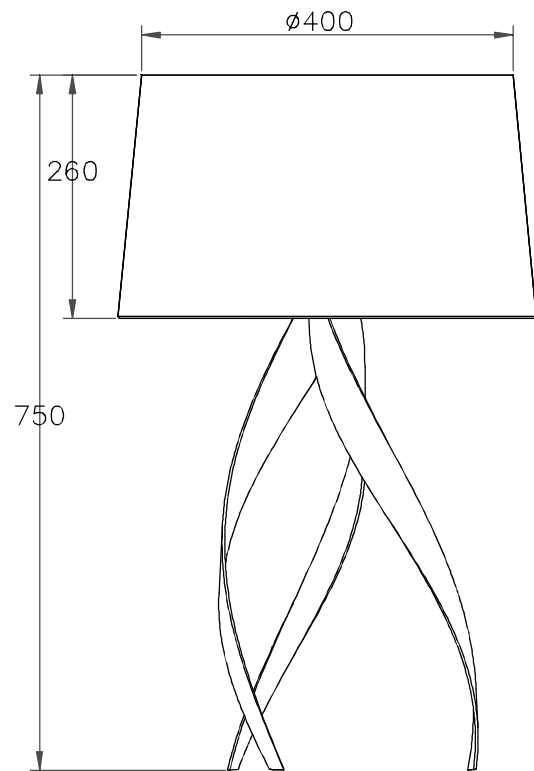

#### Light source

Lampholder: 1 x E27  
Output (W): MAX 18W  
Total power consumption (W): 18  
Lamp maximum dimension: 140/ mm  
Color temperature: LED warm-white  
2700K  
Quantity: 1  
Recommended lamp: E27

#### Logistics

Energy Efficiency: NO BULB  
EAN Code: 8435381408244

Reference	Quantity	Volume (m3)	Weight Kg (packed)
71-1737-BW-BW	1.00	0.0130	1.230
PAN-191-T003	1.00		

The photograph may not match the reference exactly. Please read the product description to identify the finish.