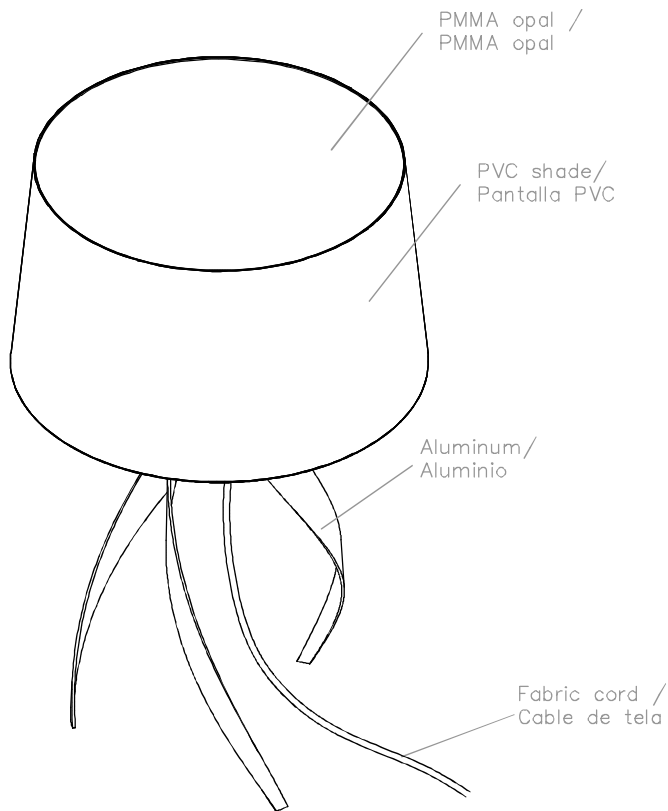

## MEDUSA Table lamp

Designer: Ramon Valls

**10-1824-BW-T003** v0

	Finish	Material
<b>Structure</b>	White	Aluminium
<b>Diffuser</b>	White Opal	Methacrylate Methacrylate

IP20 ↻ ±15° 1

#### Logistics

Energy Efficiency: NO BULB  
EAN Code: 8435381408244

Reference	Quantity	Volume (m3)	Weight Kg (packed)
71-1737-BW-BW	1.00	0.0130	1.230
PAN-191-T003	1.00		

The photograph may not match the reference exactly. Please read the product description to identify the finish.