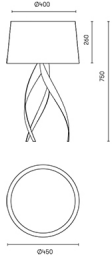

## MEDUSA Table lamp

Designer: Ramon Valls

**10-1824-BW-T003** v0

	Finish	Material
<b>Structure</b>	White	Aluminium
<b>Diffuser</b>	White Opal	Methacrylate Methacrylate

IP20 ↻ ±15° 1

### TECHNICAL CHARACTERISTICS

#### Light source

Lampholder: 1 x E27  
Output (W): MAX 18W  
Total power consumption (W): 18  
Lamp maximum dimension: 140/ mm  
Color temperature: LED warm-white  
2700K  
Quantity: 1  
Recommended lamp: E27