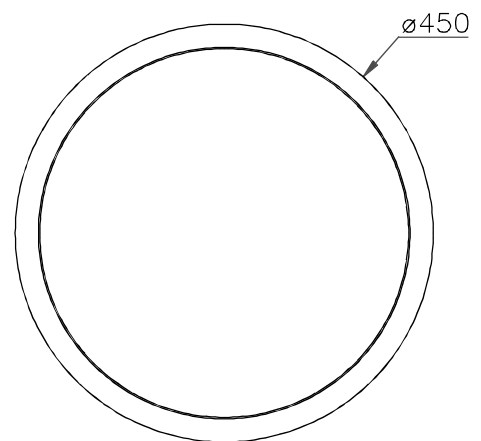

#### Light source

Lampholder: 1 x E27  
Output (W): MAX 18W  
Total power consumption (W): 18  
Lamp maximum dimension: 140/ mm  
Color temperature: LED warm-white  
2700K  
Quantity: 1  
Recommended lamp: E27

#### Logistics

Energy Efficiency: NO BULB  
EAN Code: 8435381408244

Reference	Quantity	Volume (m3)	Weight Kg (packed)
71-1737-BW-BW	1.00	0.0130	1.230
PAN-191-T003	1.00		

The photograph may not match the reference exactly. Please read the product description to identify the finish.