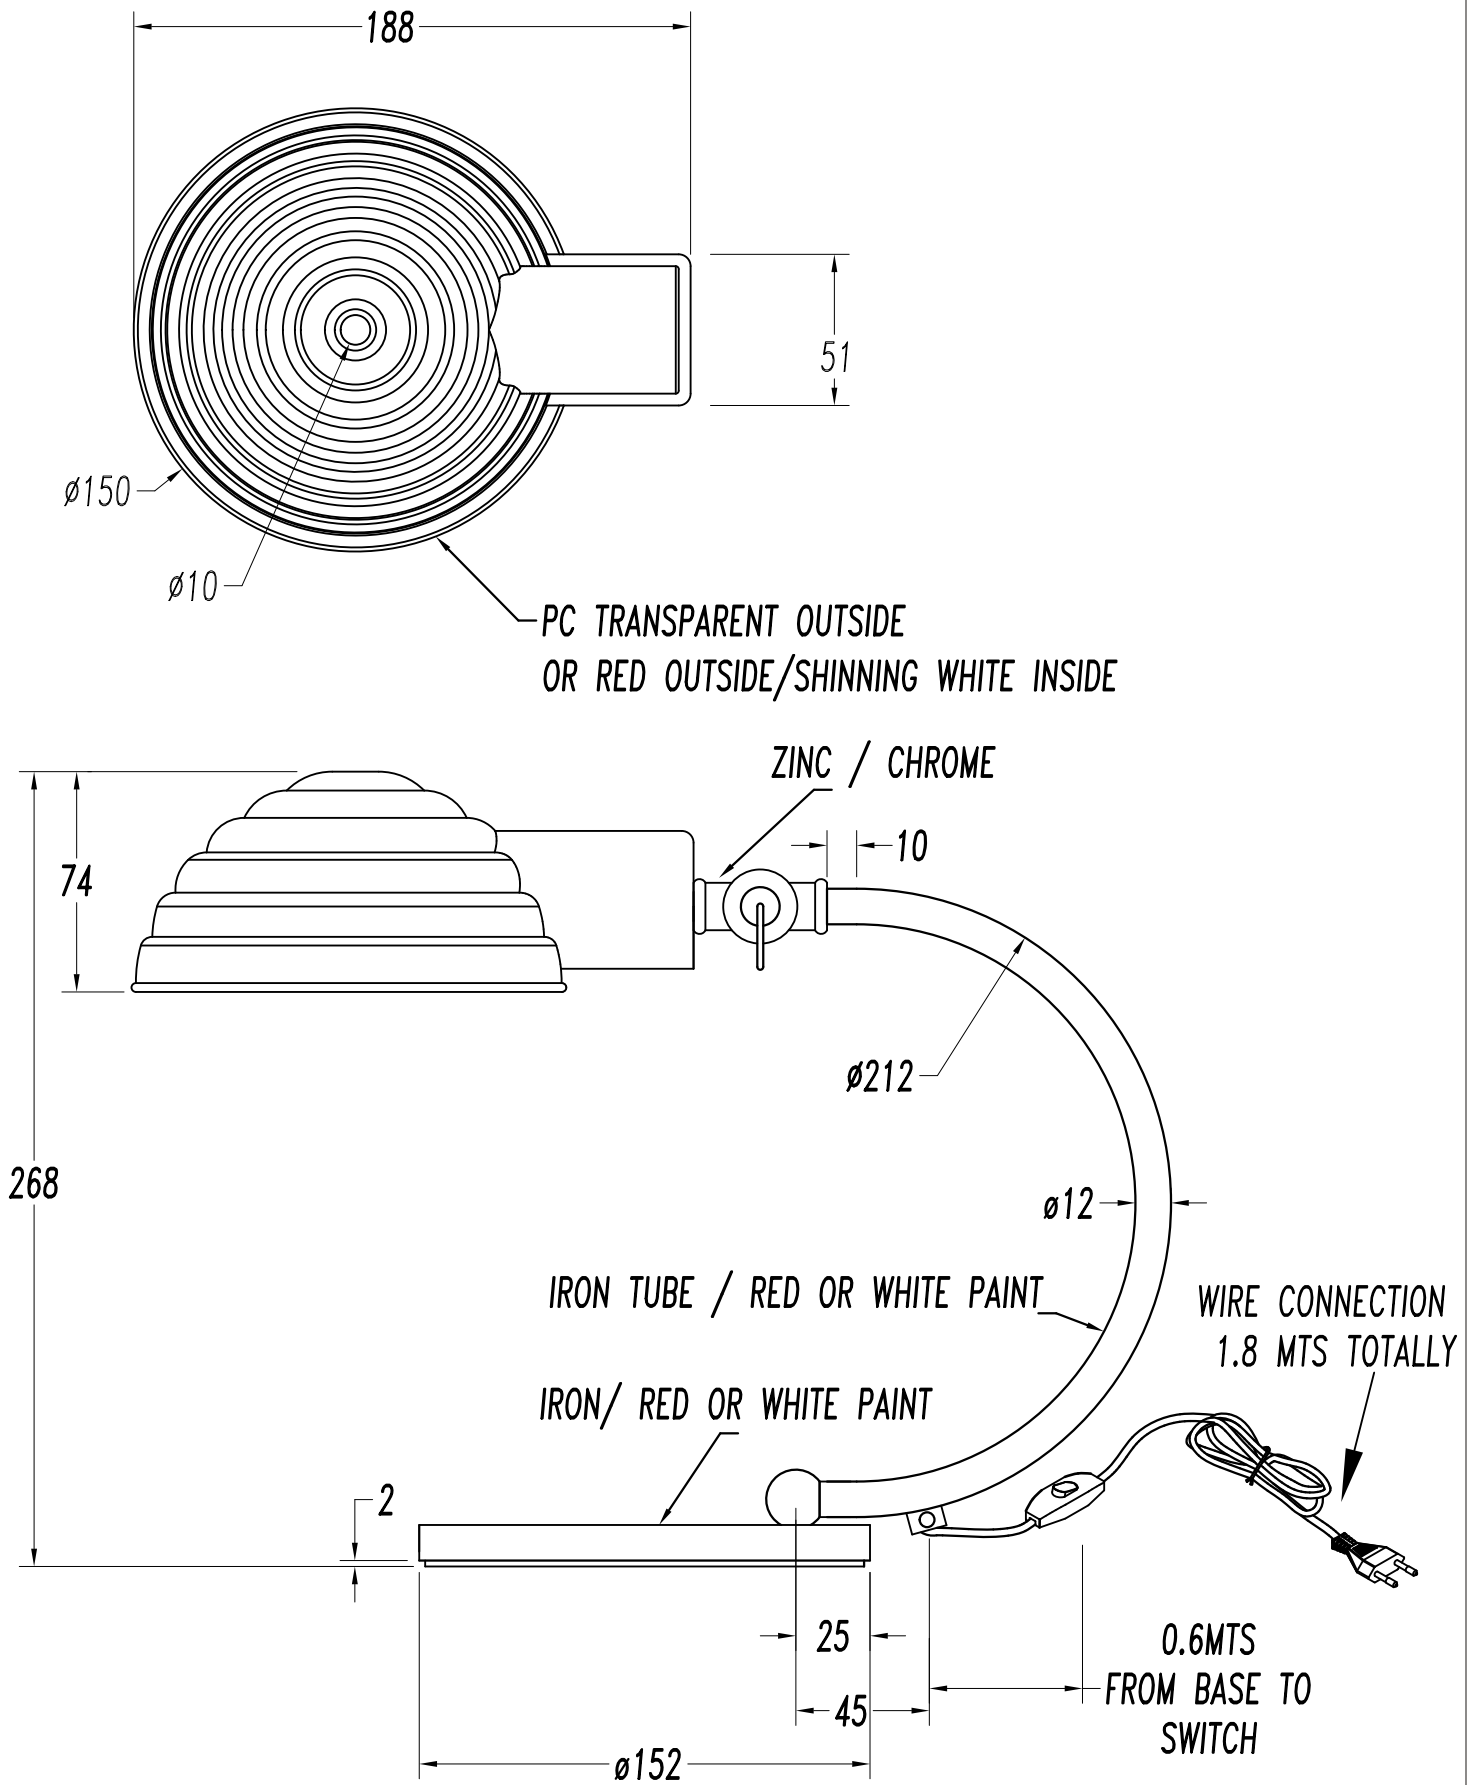

## 10-0392-21-14

Table lamp WAVE E27 18W Chrome

### TECHNICAL FEATURES

Power (W) : Max. power 18W

Structure finish : Chrome

Diffuser material : Polycarbonate

Diffuser finish : White, Red

Recommended light bulb : E27

Voltage / frequency : 220-240VAC/50-60Hz

### LUMINOTECHNIC FEATURES

Lampholder: 1 x E27

**1**

**2**

**3**

**4**