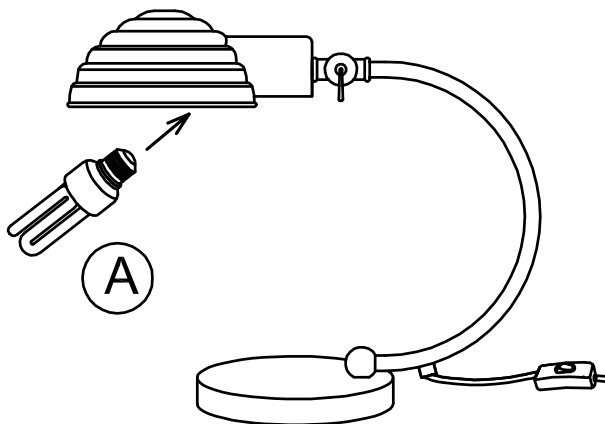

### TECHNICAL FEATURES

Power (W) : Max. power 18W

Structure finish : Chrome

Diffuser material : Polycarbonate

Diffuser finish : White, Red

Recommended light bulb : E27

Voltage / frequency : 220-240VAC/50-60Hz

### LUMINOTECHNIC FEATURES

Lampholder: 1 x E27

**1**

**2**

**3**

**4**