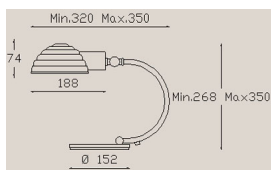

### TECHNICAL FEATURES

Power (W) : Max. power 18W

Structure finish : Chrome

Diffuser material : Polycarbonate

Diffuser finish : White, Red

Recommended light bulb : E27

Voltage / frequency : 220-240VAC/50-60Hz