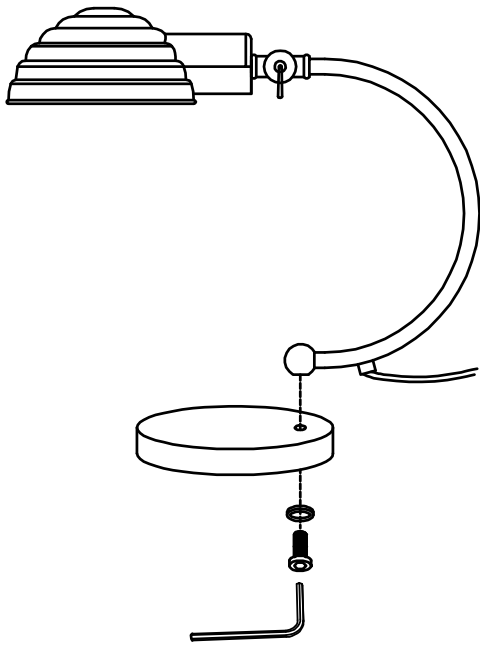

### TECHNICAL FEATURES

Power (W) : Max. power 18W

Structure finish : Chrome

Diffuser material : Polycarbonate

Diffuser finish : White, Red

Recommended light bulb : E27

Voltage / frequency : 220-240VAC/50-60Hz

### LUMINOTECHNIC FEATURES

Lampholder: 1 x E27

**1**

**2**

**3**

**4**