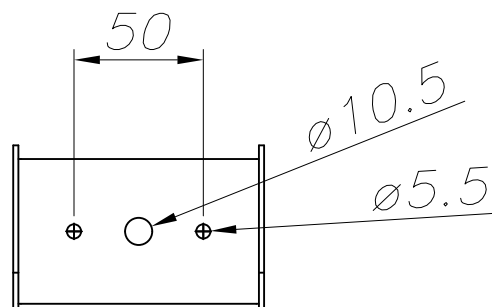

PLANTILLA DE INSTALACIÓN
INSTALLATION TEMPLATE