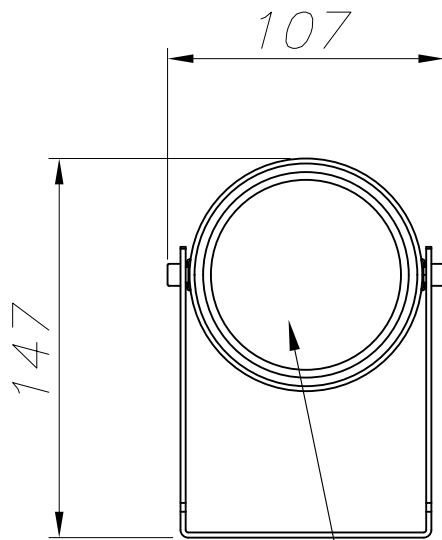

Packaged weight (kg): 1.11

71-9487-34-34

Structure material:

71-9997-05-05

235mm stake

Structure material: Resin
Dimensions: 50 x NA x 235
Net weight (kg): 0.07

71-9998-05-05

302mm stake

Structure material: Resin
Dimensions: 60 x 302 x NA
Net weight (kg): 0.18

71-9746-05-05

Pergola mounting system for up to 3 spotlights

Structure material: Polycarbonate
Dimensions: NA x NA x NA
Net weight (kg): 0.11

71-E016-Z5-Z5

Base for cables of Ø6mm to Ø13.5mm

Structure material: Aluminium
Dimensions: 148 x NA x 62
Net weight (kg): 0.63

71-9999-Z5-Z5

Mount for columns or trees

Structure material: Aluminium
Dimensions: 30 x NA x 108
Net weight (kg): 0.3

CRISTAL TRANSPARENTE
TRANSPARENT GLASS

ALUMINIO
ALUMINIUM

ALUMINIO INYECTADO
INJECTED ALUMINIUM

PLANTILLA DE INSTALACIÓN
INSTALLATION TEMPLATE