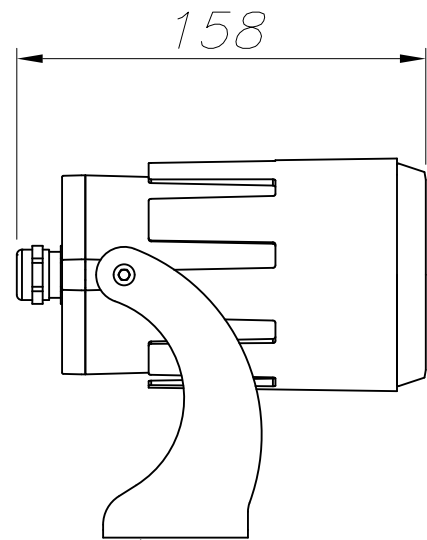

Packaged weight (kg): 1.11

71-9487-34-34

Structure material:

71-9997-05-05

235mm stake

Structure material: Resin
Dimensions: 50 x NA x 235
Net weight (kg): 0.07

71-9998-05-05

302mm stake

Structure material: Resin
Dimensions: 60 x 302 x NA
Net weight (kg): 0.18

71-9746-05-05

Pergola mounting system for up to 3 spotlights

Structure material: Polycarbonate
Dimensions: NA x NA x NA
Net weight (kg): 0.11

71-E016-Z5-Z5

Base for cables of Ø6mm to Ø13.5mm

Structure material: Aluminium
Dimensions: 148 x NA x 62
Net weight (kg): 0.63

71-9999-Z5-Z5

Mount for columns or trees

Structure material: Aluminium
Dimensions: 30 x NA x 108
Net weight (kg): 0.3

CRISTAL TRANSPARENTE
TRANSPARENT GLASS

ALUMINIO
ALUMINIUM

ALUMINIO INYECTADO
INJECTED ALUMINIUM

PLANTILLA DE INSTALACIÓN
INSTALLATION TEMPLATE