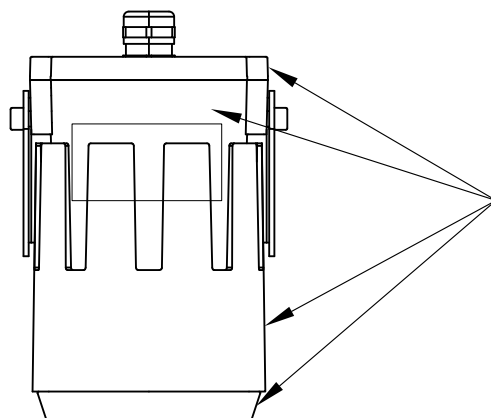

Structure material: Resin
Dimensions: 60 x 302 x NA
Net weight (kg): 0.18

71-9746-05-05

Pergola mounting system for up to 3 spotlights

Structure material: Polycarbonate
Dimensions: NA x NA x NA
Net weight (kg): 0.11

71-E016-Z5-Z5

Base for cables of Ø6mm to Ø13.5mm

Structure material: Aluminium
Dimensions: 148 x NA x 62
Net weight (kg): 0.63

71-9999-Z5-Z5

Mount for columns or trees

Structure material: Aluminium
Dimensions: 30 x NA x 108
Net weight (kg): 0.3

CRISTAL TRANSPARENTE
TRANSPARENT GLASS

ALUMINIO
ALUMINIUM

ALUMINIO INYECTADO
INJECTED ALUMINIUM

PLANTILLA DE INSTALACIÓN
INSTALLATION TEMPLATE