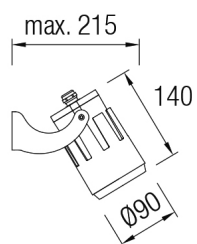

Powell ø90mm

05-9858-34-CM

Spotlight IP65 Powell ø90mm LED 6.5W 4000K Grey

TECHNICAL FEATURES

Power (W) : 6.5W

Total power consumption of light (W) : 9.7W

Colour temperature : LED neutral-white 4000K

Structure material : Aluminium

Packaged weight (kg): 1.11

71-9487-34-34

Structure material:

71-9997-05-05

235mm stake

Structure material: Resin
Dimensions: 50 x NA x 235
Net weight (kg): 0.07

71-9998-05-05

302mm stake

Structure material: Resin
Dimensions: 60 x 302 x NA
Net weight (kg): 0.18

71-9746-05-05

Pergola mounting system for up to 3 spotlights

Structure material: Polycarbonate
Dimensions: NA x NA x NA
Net weight (kg): 0.11

71-E016-Z5-Z5

Base for cables of Ø6mm to Ø13.5mm

Structure material: Aluminium
Dimensions: 148 x NA x 62
Net weight (kg): 0.63

71-9999-Z5-Z5

Mount for columns or trees

Structure material: Aluminium
Dimensions: 30 x NA x 108
Net weight (kg): 0.3