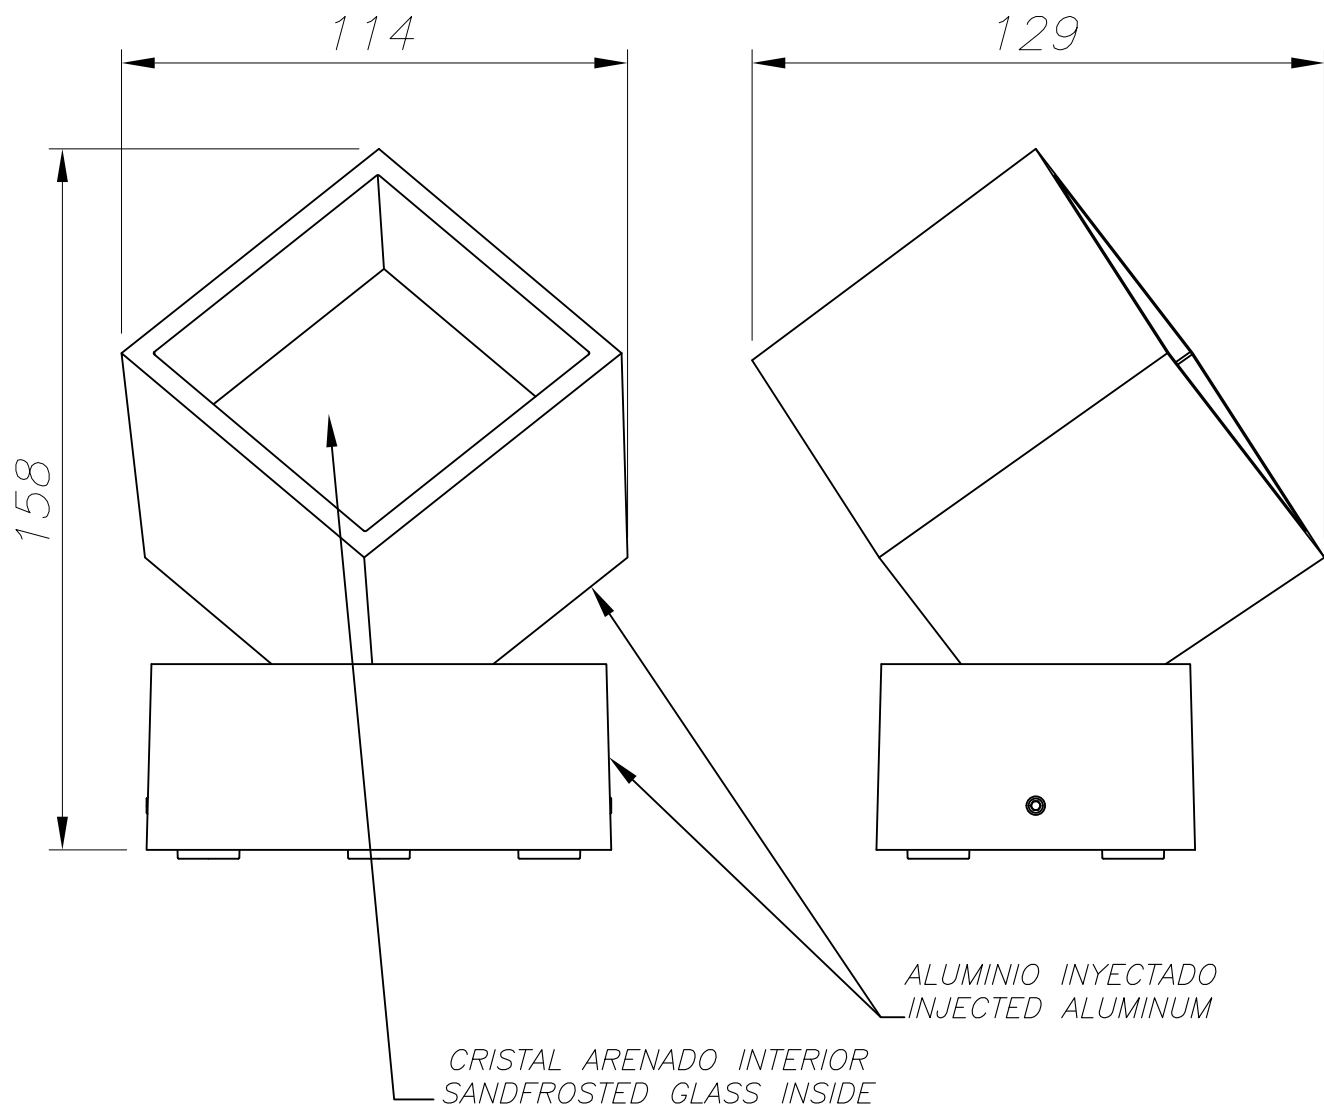

PLANTILLA DE INSTALACIÓN
INSTALLATION TEMPLATE