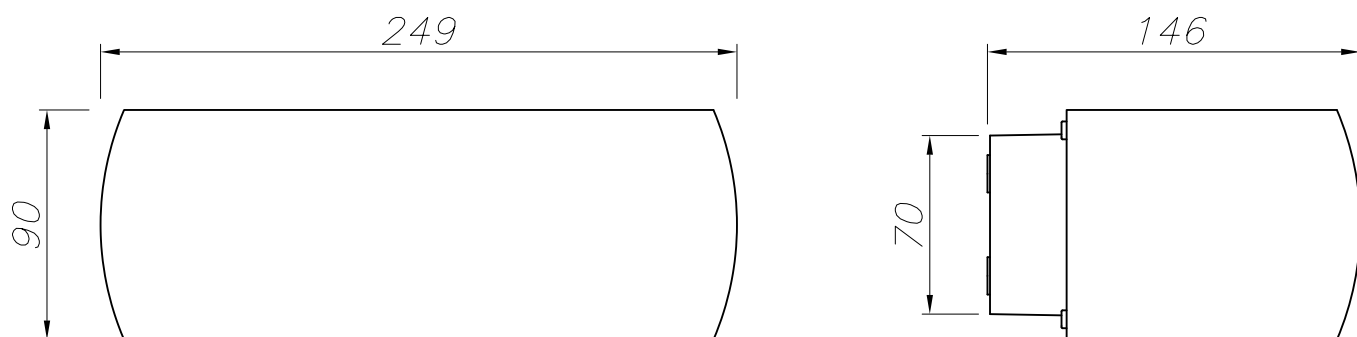

Energy efficiency : Light bulb not included

LUMINOTECHNIC FEATURES

Lampholder: 1 x E27

LOGISTICS

Net weight (kg): 1.35

Packaged weight (kg): 1.58

Packaging: 255mm x 95mm x 160mm

4 Un