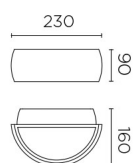

DELFOF

Benedito Design

05-9650-34-T2

Wall fixture IP65 DELFOF E27 60W Grey

TECHNICAL FEATURES

IP65 IK04

Power (W) : Max. power 60W

Total power consumption of light (W) : 60W

Energy efficiency : Light bulb not included

LUMINOTECHNIC FEATURES

Lampholder: 1 x E27

LOGISTICS

Net weight (kg): 1.35

Packaged weight (kg): 1.58

Packaging: 255mm x 95mm x 160mm

4 Un