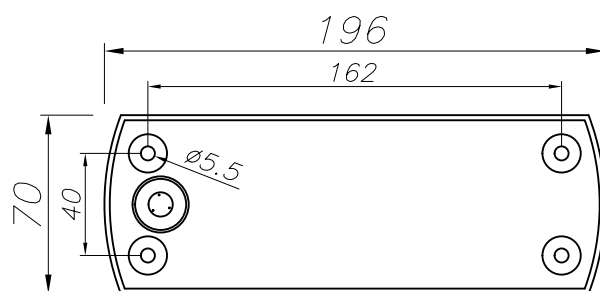

Energy efficiency : Light bulb not included

LUMINOTECHNIC FEATURES

Lampholder: 1 x E27

LOGISTICS

Net weight (kg): 1.35

Packaged weight (kg): 1.58

Packaging: 255mm x 95mm x 160mm

4 Un

PLANTILLA DE INSTALACION
INSTALLATION TEMPLATE