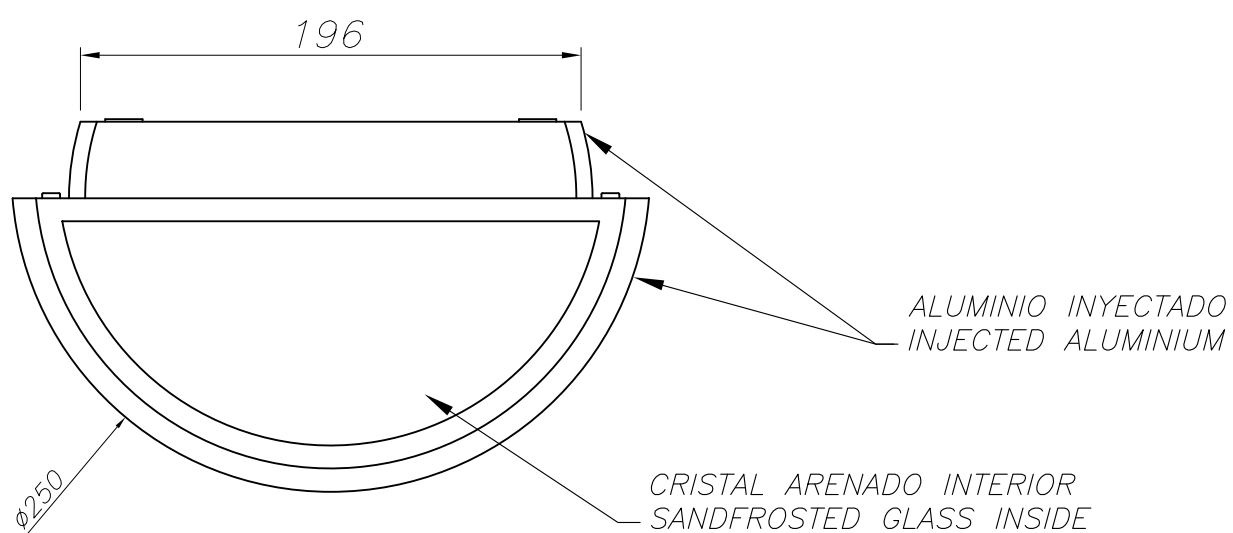

DELFOF

Benedito Design

05-9650-34-T2

Wall fixture IP65 DELFOF E27 60W Grey

TECHNICAL FEATURES

IP65 IK04

Power (W) : Max. power 60W

Total power consumption of light (W) : 60W

Structure material : Aluminium

Structure finish : Grey

Diffuser material : Glass

Diffuser finish : Matt

Recommended light bulb : E27

Voltage / frequency : 220-240V/50-60Hz

Warranty : 2 Years

Max. temperature : 25°C

Energy efficiency : Light bulb not included

LUMINOTECHNIC FEATURES

Lampholder: 1 x E27

LOGISTICS

Net weight (kg): 1.35

Packaged weight (kg): 1.58

Packaging: 255mm x 95mm x 160mm

4 Un