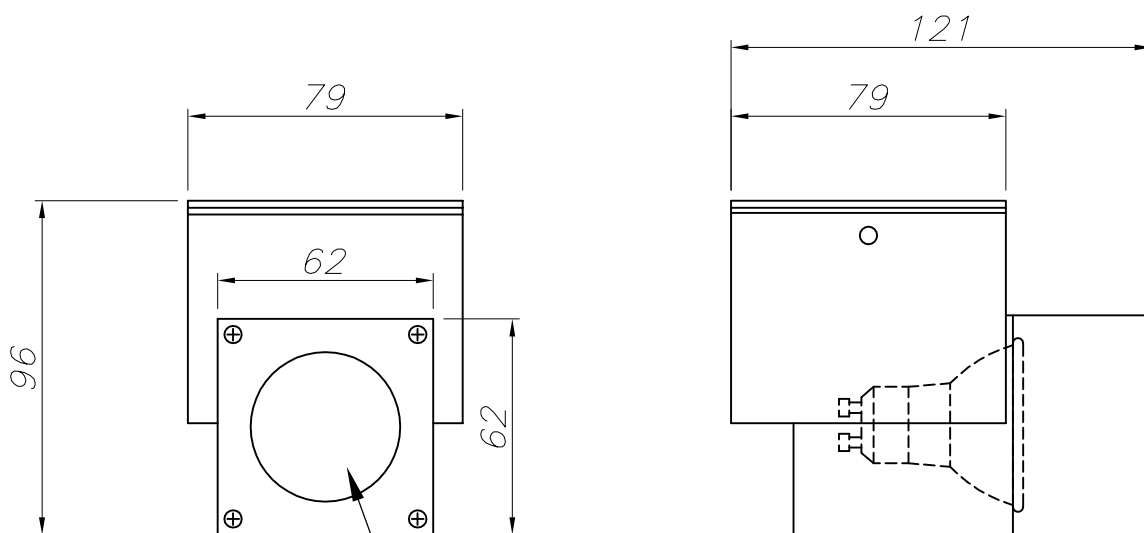

Icaro Single

05-9190-34-37

Wall fixture IP44 Icaro Single GU10 50W Grey

TECHNICAL FEATURES

Power (W) : Max. power 50W

Total power consumption of light (W) : 50W

Structure material : Aluminium

Structure finish : Grey

LUMINOTECHNIC FEATURES

Lampholder: 1 x GU10

LOGISTICS

Net weight (kg): 0.75

Packaged weight (kg): 0.83

Packaging: 135mm x 90mm x 110mm

CRISTAL TRANSPARENTE
TRANSPARENT GLASS

PLANTILLA DE INSTALACIÓN
INSTALLATION TEMPLATE