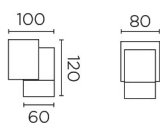

Icaro Single

05-9190-34-37

Wall fixture IP44 Icaro Single GU10 50W Grey

TECHNICAL FEATURES

Power (W) : Max. power 50W

Total power consumption of light (W) : 50W

Structure material : Aluminium

Structure finish : Grey

LUMINOTECHNIC FEATURES

Lampholder: 1 x GU10

LOGISTICS

Net weight (kg): 0.75

Packaged weight (kg): 0.83

Packaging: 135mm x 90mm x 110mm

CRISTAL TRANSPARENTE
TRANSPARENT GLASS

PLANTILLA DE INSTALACIÓN
INSTALLATION TEMPLATE