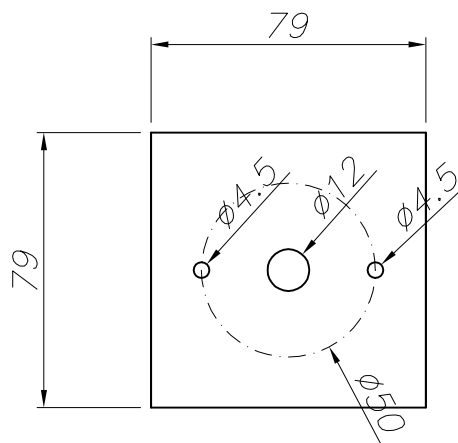

Icaro Single

05-9190-34-37

Wall fixture IP44 Icaro Single GU10 50W Grey

TECHNICAL FEATURES

Power (W) : Max. power 50W

Total power consumption of light (W) : 50W

Structure material : Aluminium

Structure finish : Grey

LUMINOTECHNIC FEATURES

Lampholder: 1 x GU10

LOGISTICS

Net weight (kg): 0.75

Packaged weight (kg): 0.83

Packaging: 135mm x 90mm x 110mm

CRISTAL TRANSPARENTE
TRANSPARENT GLASS

PLANTILLA DE INSTALACIÓN
INSTALLATION TEMPLATE