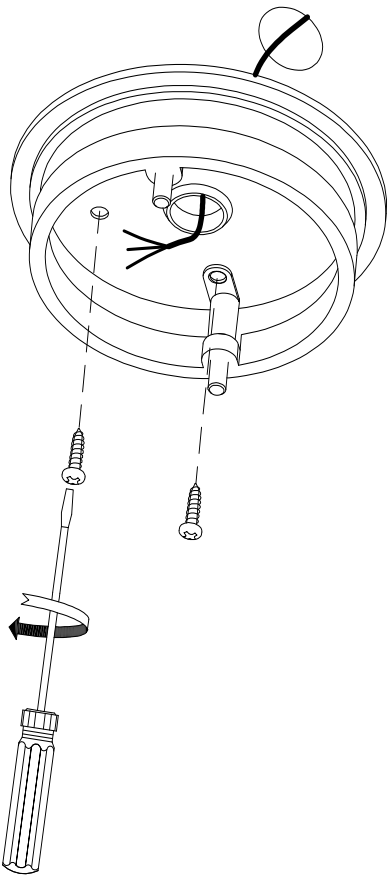

05-9122-Y4-37

V0

EOLO Wall fixture

**Description**

Wall fixture IP54 EOLO GU10 35W Stainless steel

	Finish	Material
Structure	Stainless steel	Stainless steel AISI304
Diffuser	Glass	

 IP54
  0,2m
  ±90°
  12

**TECHNICAL CHARACTERISTICS****Light source**

Lampholder: 1 x GU10
 Light source power (W): MAX 35W
 Luminaire total power (W): 35W
 Lamp maximum dimension: 70/ mm
 Quantity: 1
 Recommended lamp: GU10

GEAR

Voltage / Frequency: 230V/50-60Hz

Luminaire

Seaside: No
 Warranty: 2 Years

Logistics

Energy Efficiency: NO BULB
 EAN Code: 8435111030929
 Net Weight (Kg): 0.7
 Weight in Kg (packaged): 0.79
 Masterbox: 12

The photograph may not match the reference exactly. Please read the product description to identify the finish.

LED S · C4

OUTDOOR

05-9122

1

2

3

4