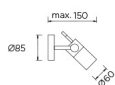

05-9122-Y4-37

V0

EOLO Wall fixture

**Description**

Wall fixture IP54 EOLO GU10 35W Stainless steel

	Finish	Material
Structure	Stainless steel	Stainless steel AISI304
Diffuser	Glass	

 IP54
  0,2m
  ±90°
  12

**TECHNICAL CHARACTERISTICS****Light source**

Lampholder: 1 x GU10
 Light source power (W): MAX 35W
 Luminaire total power (W): 35W
 Lamp maximum dimension: 70/ mm
 Quantity: 1
 Recommended lamp: GU10

GEAR