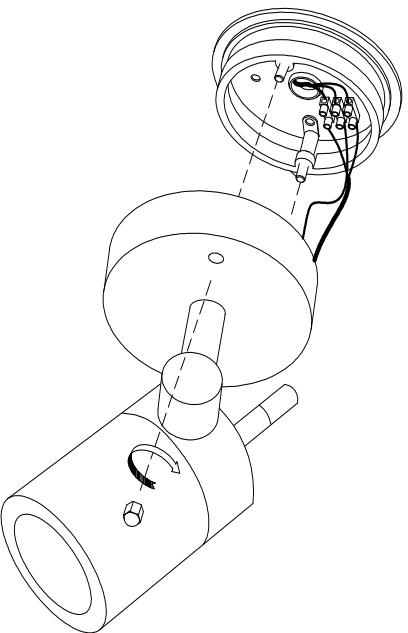

05-9122-Y4-37

V0

EOLO Wall fixture

**Description**

Wall fixture IP54 EOLO GU10 35W Stainless steel

	Finish	Material
Structure	Stainless steel	Stainless steel AISI304
Diffuser	Glass	

 IP54
  0,2m
  ±90°
  12

**TECHNICAL CHARACTERISTICS****Light source**

Lampholder: 1 x GU10
 Light source power (W): MAX 35W
 Luminaire total power (W): 35W
 Lamp maximum dimension: 70/ mm
 Quantity: 1
 Recommended lamp: GU10

GEAR

Voltage / Frequency: 230V/50-60Hz

Luminaire

Seaside: No
 Warranty: 2 Years

Logistics

Energy Efficiency: NO BULB
 EAN Code: 8435111030929
 Net Weight (Kg): 0.7
 Weight in Kg (packaged): 0.79
 Masterbox: 12

The photograph may not match the reference exactly. Please read the product description to identify the finish.

LED S · C4

OUTDOOR

05-9122

1

2

3

4