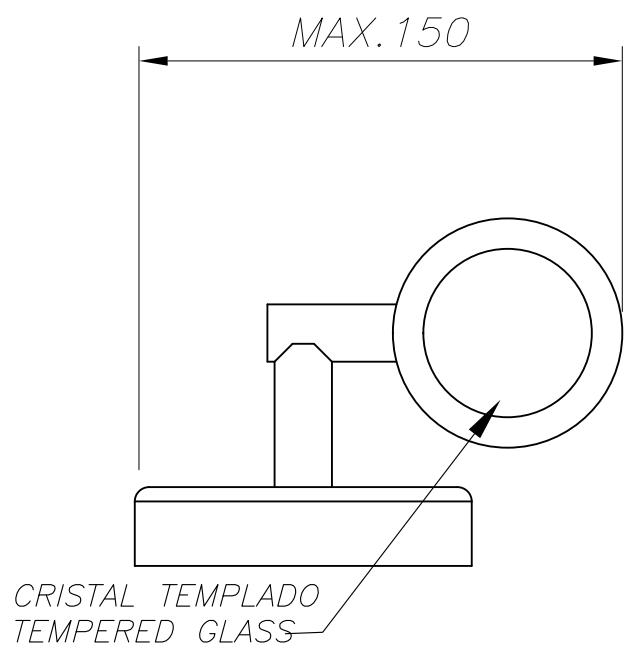

05-9122-Y4-37

V0

EOLO Wall fixture

**Description**

Wall fixture IP54 EOLO GU10 35W Stainless steel

	Finish	Material
Structure	Stainless steel	Stainless steel AISI304
Diffuser	Glass	

 IP54
  0,2m
  ±90°
  12

**TECHNICAL CHARACTERISTICS****Light source**

Lampholder: 1 x GU10
 Light source power (W): MAX 35W
 Luminaire total power (W): 35W
 Lamp maximum dimension: 70/ mm
 Quantity: 1
 Recommended lamp: GU10

GEAR

Voltage / Frequency: 230V/50-60Hz

Luminaire

Seaside: No
 Warranty: 2 Years

Logistics

Energy Efficiency: NO BULB
 EAN Code: 8435111030929
 Net Weight (Kg): 0.7
 Weight in Kg (packaged): 0.79
 Masterbox: 12

The photograph may not match the reference exactly. Please read the product description to identify the finish.

LED S · C4

OUTDOOR

05-9122

1

2

3

4