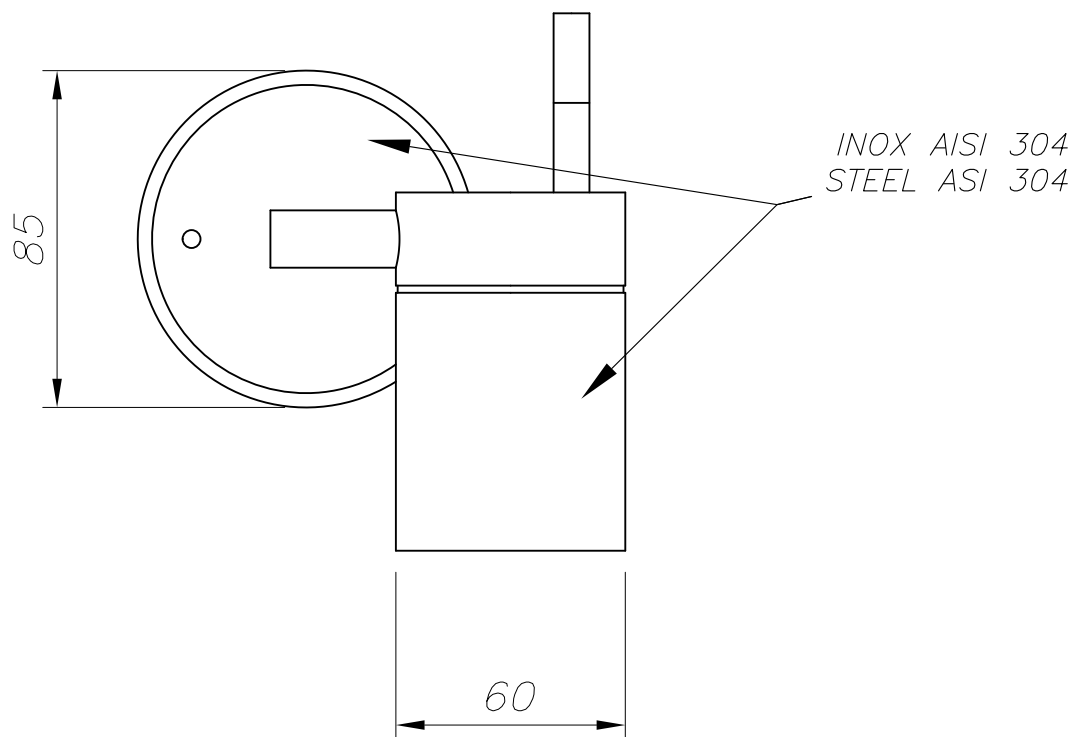

05-9122-Y4-37

V0

EOLO Wall fixture

**Description**

Wall fixture IP54 EOLO GU10 35W Stainless steel

	Finish	Material
Structure	Stainless steel	Stainless steel AISI304
Diffuser	Glass	

 IP54
  0,2m
  ±90°
  12

**TECHNICAL CHARACTERISTICS****Light source**

Lampholder: 1 x GU10
 Light source power (W): MAX 35W
 Luminaire total power (W): 35W
 Lamp maximum dimension: 70/ mm
 Quantity: 1
 Recommended lamp: GU10

GEAR

Voltage / Frequency: 230V/50-60Hz

Luminaire

Seaside: No
 Warranty: 2 Years

Logistics

Energy Efficiency: NO BULB
 EAN Code: 8435111030929
 Net Weight (Kg): 0.7
 Weight in Kg (packaged): 0.79
 Masterbox: 12

The photograph may not match the reference exactly. Please read the product description to identify the finish.

LED S · C4

OUTDOOR

05-9122

1

2

3

4