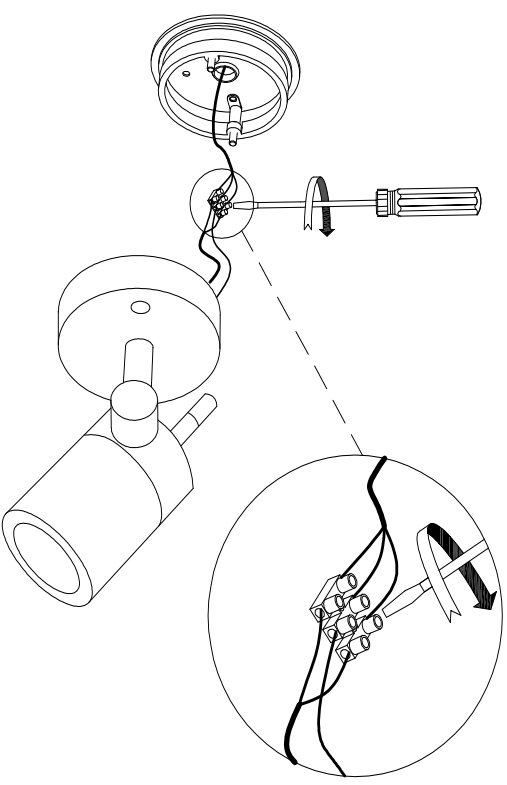

05-9122-Y4-37

V0

EOLO Wall fixture

**Description**

Wall fixture IP54 EOLO GU10 35W Stainless steel

	Finish	Material
Structure	Stainless steel	Stainless steel AISI304
Diffuser	Glass	

 IP54
  0,2m
  ±90°
  12

**TECHNICAL CHARACTERISTICS****Light source**

Lampholder: 1 x GU10
 Light source power (W): MAX 35W
 Luminaire total power (W): 35W
 Lamp maximum dimension: 70/ mm
 Quantity: 1
 Recommended lamp: GU10

GEAR

Voltage / Frequency: 230V/50-60Hz

Luminaire

Seaside: No
 Warranty: 2 Years

Logistics

Energy Efficiency: NO BULB
 EAN Code: 8435111030929
 Net Weight (Kg): 0.7
 Weight in Kg (packaged): 0.79
 Masterbox: 12

The photograph may not match the reference exactly. Please read the product description to identify the finish.

LED S · C4

OUTDOOR

05-9122

1

2

3

4