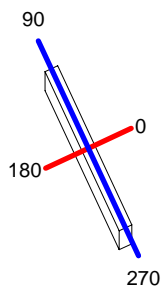

Luminaria		Ensayo		Lámpara	
Código	05-4358-21-M1	Código	05-4358-21-M1	Código	TL5 HE sup80 21W/840
Nombre	Aplicque 1x21W T5 difusor opal	Nombre	Aplicque 1x21W T5 difusor opal	Número	1
Familia	- LEDS-C4	Fecha	09-09-2010	Posición	Universal
Eficiencia	53.71%	Sist. de Coorden.	C-G	Flujo Total	1900.00 lm
Valor Máximo	203.91 cd	Posición	C=0.00 G=0.00	Bisimétrico	

880mm x 70mm

Semiplanos C