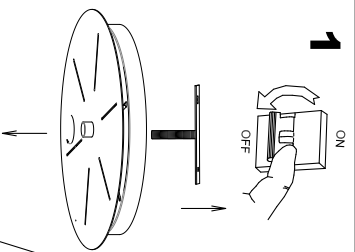

1

2

X6

3

X6

4

X6

5

X4

6

X4

7

X3

9

X3

8

X3

10

11

11

12

X2

X3

X4

X6