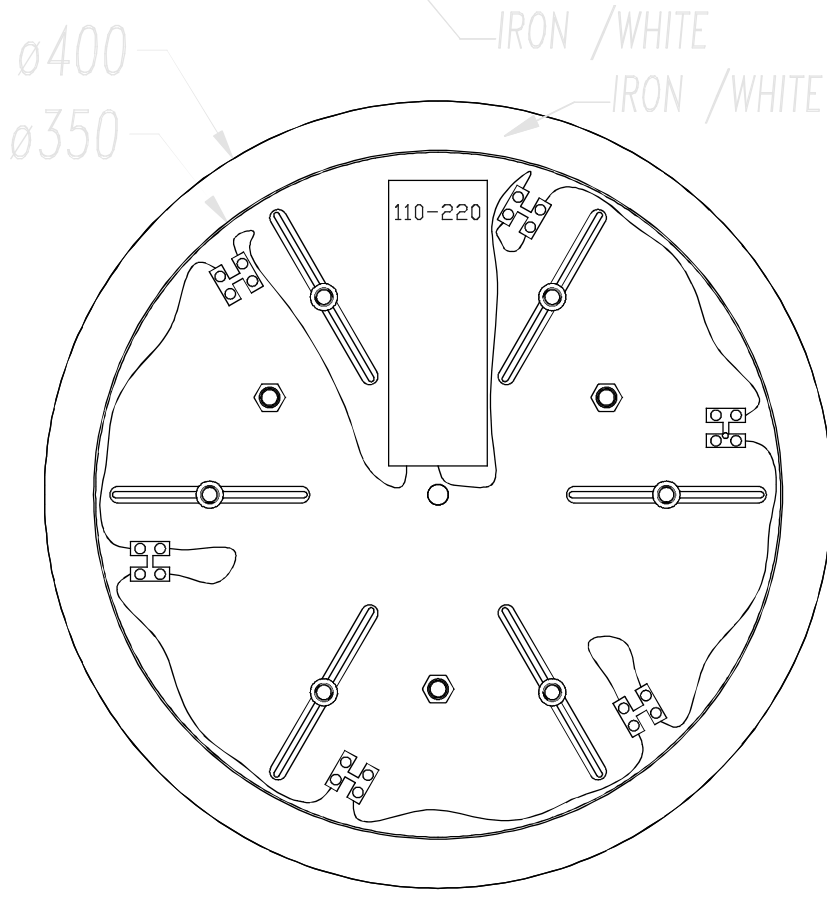

### TECHNICAL FEATURES

---

IP20

Power (W) : 13.2W

Colour temperature : LED warm-white 3000K

Structure material : Aluminium

Structure finish : Off white

Equipment included : Yes, electronic

### LUMINOTECHNIC FEATURES

---

Light source: LED CREE

CRI: 80

Photobiological risk: RG2

### LOGISTICS

---

4 Un

1

2

X6

3

X6