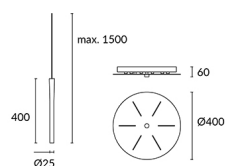

### TECHNICAL FEATURES

---

IP20

Power (W) : 13.2W

Colour temperature : LED warm-white 3000K

Structure material : Aluminium

Structure finish : Off white

Equipment included : Yes, electronic

4

X6

5

X4

6

X4

7

X3