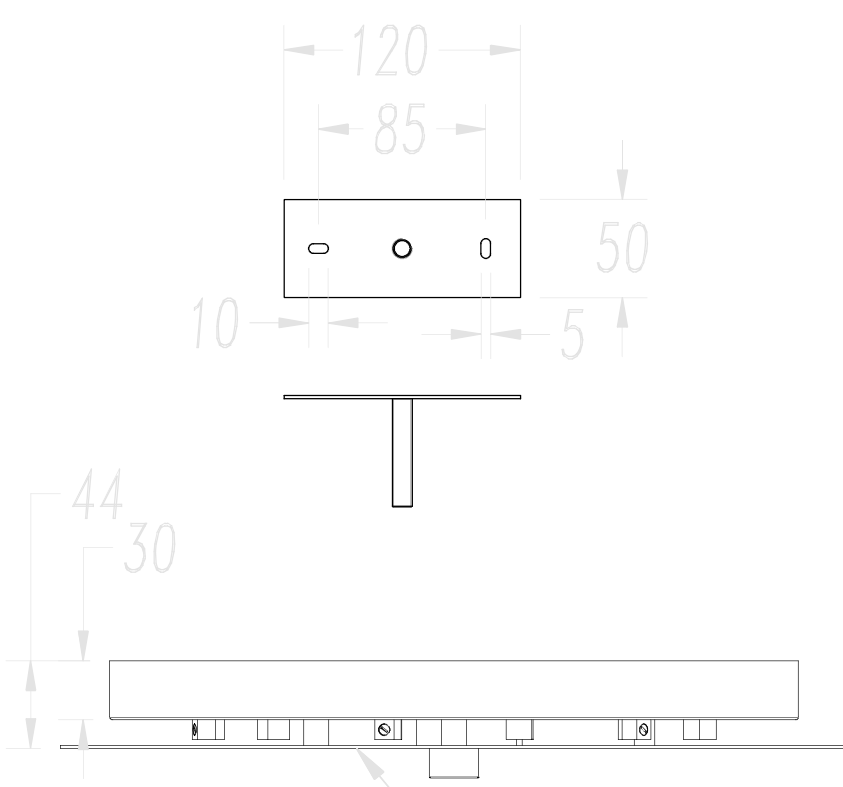

### TECHNICAL FEATURES

---

IP20

Power (W) : 13.2W

Colour temperature : LED warm-white 3000K

Structure material : Aluminium

Structure finish : Off white

Equipment included : Yes, electronic

### LOGISTICS

---

4 Un

1

2

X6

3

X6

4

X6

5

X4

6

X4

7

X3